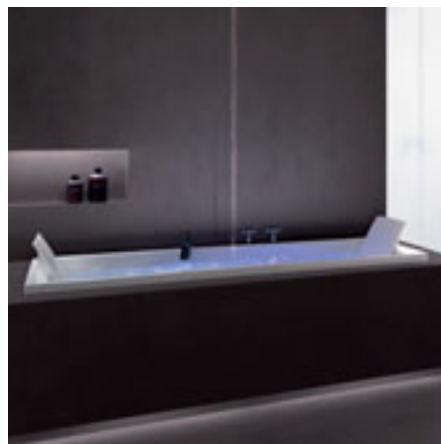

WHIRLPOOL SYSTEMS *page 142*