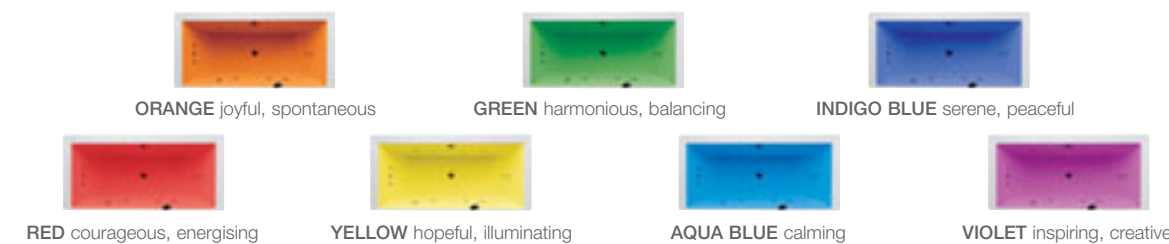

CHROMATHERAPY

Using the soothing qualities of colour to relax mind and body, the chromotherapy function features a seven-colour sequence, with each colour believed to have a unique effect on the bather. Warm colours tend to stimulate and encourage a sense of alertness, whereas cool colours seem to deliver a calming effect. Allow the blend of seven colours to sequence or isolate an individual colour to suit your mood. To best enjoy the chromotherapy experience, dim the bathroom lights and let the colours wash over your body and mind.