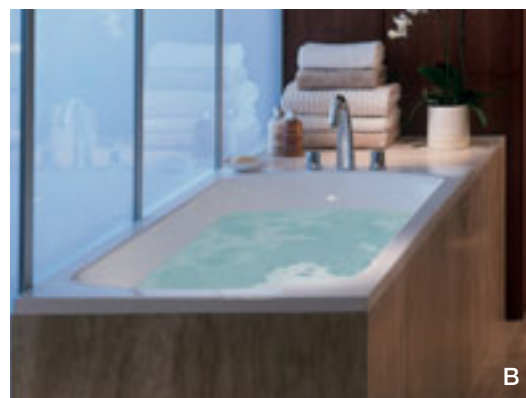

ACRYLIC BATHS

Sometimes the simple approach is the best approach. KOHLER® acrylic baths are uncomplicated and well conceived. Just calm, quiet water and you. Ergonomically crafted to gently support the natural curves and angles of the body, the durable acrylic material provides a smooth finish that resists chipping and cracking, and is easy to clean. So nothing comes between you and all-encompassing peace of mind.

- A Presqu'ile bath, freestanding, shown with Oblo taps
- B Ove bath, shown with Elevation bath filler
- C Escale bath, freestanding, shown with Salute bath filler

For technical specifications, see page 274.

Acrylic Baths	Item	Colour/ Finish	Codes Product	Colour/ Finish	Price Incl. VAT
	Escale freestanding bath 1800 x 900 mm including panel and pillow	White	6311W	-00	£2581.00
	Escale drop-in bath 1800 x 900 mm including pillow Water capacity 270 litres	White	19466W	-00	£1141.00
For waste fittings, see page 152					
	Evok bath 1800 x 800 mm Water capacity 260 litres	White	18926W**	-00	£644.00
	Recommended items: Front panel 1800 mm	White	19866W	-00	£324.00
	End panel 800 mm	White	19867W	-00	£241.00
	Evok bath 1700 x 750 mm Water capacity 220 litres	White	11256W	-00	£514.00
Recommended items: Front panel 1700 mm	White	11268W	-00	£317.00	
End panel 750 mm	White	11269W	-00	£234.00	
For waste fittings, see page 152					
	Presqu'ile oval bath 1850 x 900 mm Bath without shelf	White	19124	-00	£960.00
	Bath drilled for shelf on the right	White	19125	-00	£960.00
	Bath drilled for shelf on the left	White	19126	-00	£960.00
	Water capacity 200 litres				
Recommended items: Panel for semi-inset installations	White	19129	-00	£342.00	
Panel set for freestanding installations	White	19130	-00	£619.00	
Shelf and towel rail	White	19131	-00	£515.00	
For waste fittings, see page 152					

Tap shown not available

** Also available as Whirlpool