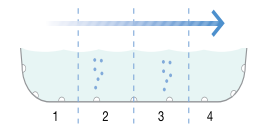

Relax and Tonic Automatic programmes combine air and water massage to target different zones of the body

WHIRLPOOL SYSTEMS

KOHLER® has perfected the art of targeted water massage. Our whirlpool baths incorporate a unique combination of hydrotherapy, chromotherapy and air massage that encourage well-being and relaxation.

Delivering powerful and directed massage through adjustable water jets, a Kohler whirlpool will help to alleviate tension and stress. Your muscles will relax with in the warm water and the hydro-massage system targets different parts of your body, encouraging blood flow through your limbs.

CHROMATHERAPY

Using the soothing qualities of colour to relax mind and body, the chromotherapy function features a seven-colour sequence, with each colour believed to have a unique effect on the bather. Warm colours tend to stimulate and encourage a sense of alertness, whereas cool colours seem to deliver a calming effect. Allow the blend of seven colours to sequence or isolate an individual colour to suit your mood. To best enjoy the chromotherapy experience, dim the bathroom lights and let the colours wash over your body and mind.