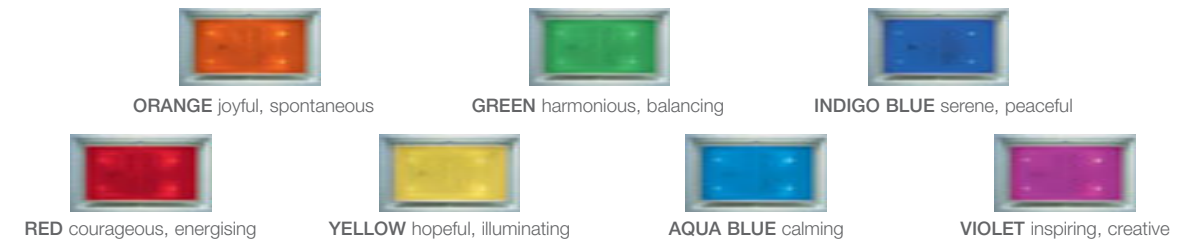

sök	Item	Colour/ Finish	Codes Product	Colour/ Finish	Price Incl. VAT
	sök overflowing bath 1906 x 1041 mm with chromatherapy and hydrotherapy including waste, with white jets Designed to be under-mounted Water capacity 537 litres	White	1188W-CT	-00	£10,556.00

Complete the look