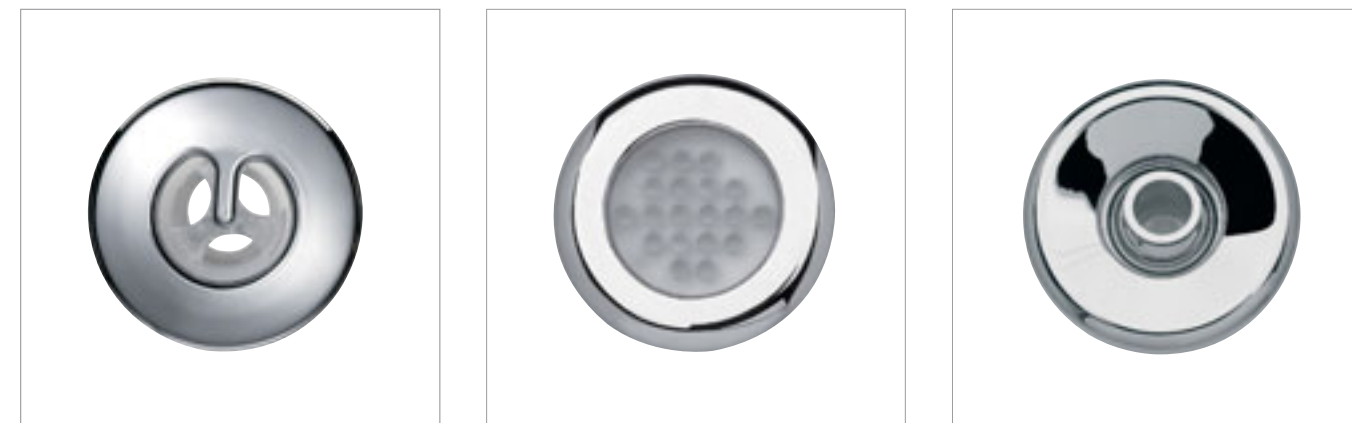

* Simple three-button toe operation:
1. Chromotherapy on 2. Whirlpool on 3. All off

Tonus Whirlpool	Item	Colour/Finish	Codes Product	Colour/Finish	Price Incl. VAT
	Reach bath with Tonus whirlpool system 1800 x 800 mm Water capacity 240 litres	White	5AN22000K	-00	£2,043.00
	Reach whirlpool with Tonus whirlpool system 1700 x 700 mm Water capacity 185 litres	White	5AN22200K	-00	£1,788.00
	For waste fittings, see page 152