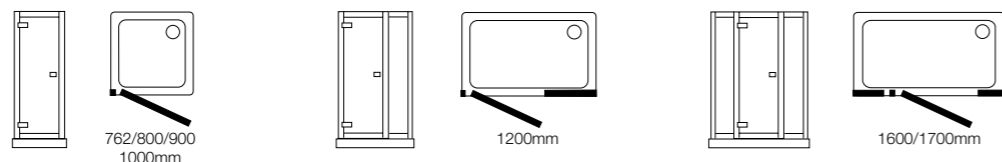

Cyan® Hinged Door 661

- Reversible for left or right hand opening
- Power shower approved
- Large frame adjustment for out of true walls
- Coated glass for ease of cleaning
- 8mm thick frameless safety glass door
- Door height 1830mm
- Bespoke service
- If using a shower tray other than Daryl, please ensure that the tray rim width is no less than 66mm
- Lifetime Guarantee

Clear glazing. Silver frame

To suit tray size	Excl. VAT	Inc. VAT	Frame adjustment min-max	Door opening aperture
762mm	£669.79	£770.26	733-786mm	600mm
800mm	£669.79	£770.26	733-786mm	600mm
900mm	£709.79	£816.26	847-900mm	715mm
1000mm	£738.72	£849.53	962-1015mm	841mm
1200mm	£1068.09	£1228.30	1147-1200mm	600mm
1600mm*	£1466.38	£1686.34	1551-1617mm	600mm
1700mm*	£1506.38	£1732.34	1665-1731mm	715mm

*1600 and 1700mm trays are not available from Daryl, please contact your retailer
Special glazing option: frosted - see page 117

Cyan® Hinged Enclosure 662

- Reversible for left or right hand opening
- Power shower approved
- Large frame adjustment for out of true walls
- Coated glass for ease of cleaning
- 8mm thick frameless safety glass door
- 6mm thick safety glass panels and in-line panels
- Door height 1830mm
- Cyan hinged enclosures can be mixed in any standard size combination e.g. 762/800mm door with 900mm panel
- Bespoke service
- If using a shower tray other than Daryl, please ensure that the tray rim width is no less than 66mm
- Lifetime Guarantee

Clear glazing. Silver frame