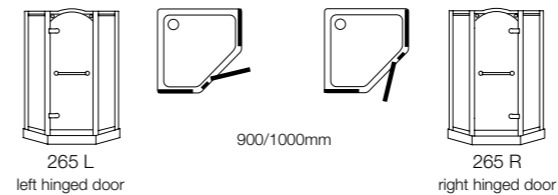

Aroco® Side Panel 820

- Side panel to suit Aroco pivot, bi-fold and sliding doors
- 6mm thick safety glass
- 10 Year Guarantee

Clear glazing. Silver frame

To suit tray size	Excl. VAT	Inc. VAT	Frame adjustment min-max
762mm	£254.47	£292.64	720-749mm
800mm	£272.34	£313.19	758-787mm
900mm	£283.40	£325.91	858-887mm
1000mm	£299.57	£344.51	958-987mm

Aroco In-Line Panel 821

- In-line panel to suit Aroco pivot, bi-fold and sliding doors
- 6mm thick safety glass
- 10 Year Guarantee

One 821 in-line panel combined with a standard 800 Aroco pivot or bi-fold door = 1200mm width

Two 821 in-line panels combined with a standard 800 Aroco pivot or bi-fold door = 1600mm width

Clear glazing. Silver frame

Size	Excl. VAT	Inc. VAT
400mm	£212.77	£244.68

Aroco Filler Section 471

- Suitable to use with all Aroco doors, side panels and enclosures
- Extends the width of an Aroco door, side panel and enclosure by 10mm

Silver frame

Size	Excl. VAT	Inc. VAT
10mm	£23.83	£27.40

Arcadia® Hinged Pentagon 265

- Doors and extended panels are not reversible. Please state left or right hinged door, and left or right extended panel when ordering
- Integrated towel rail
- Power shower approved
- Frame adjustment for out of true walls
- Coated glass for ease of cleaning
- 8mm thick frameless safety glass door
- 6mm thick safety glass panels
- Height, top of tray to top of arch 1830mm
- Extended trays are handed, please state left or right when ordering
- If using a shower tray other than Daryl, please ensure that the tray rim width is no less than 66mm
- Lifetime Guarantee

Clear glazing. Silver frame