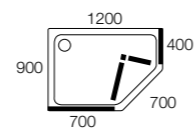

1200 x 900mm left extended tray