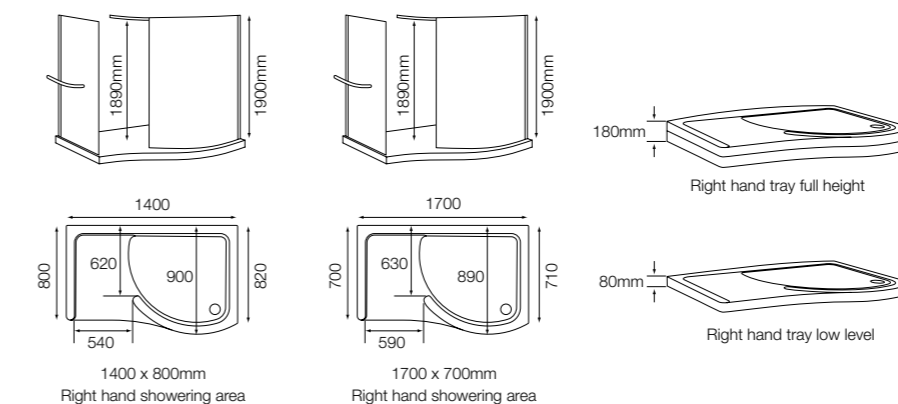

lana Walk-In without End Panel 180

- Available to suit left or right hand showering area
- Frame adjustment to allow for uneven walls
- 5mm thick safety glass
- Coated glass for ease of cleaning
- Suitable for power showers given reasonable use
- Height from top of the tray 1900mm
- Integral full height white tray 180mm with adjustable feet and matching fascia panel or low level white tray 80mm
- Lifetime Guarantee

When choosing a walk-in enclosure, please be aware that spray or mist may extend beyond the length of the glass panel. The amount of spray or mist will depend upon the power of the shower, location of the shower and/or outlets and how the shower is used. We would recommend use of walk-ins with tiled floors. If you are in any doubt, please seek advice before purchase.

Clear glazing. Silver frame

Tray sizes	Tray	End panel option	Excl. VAT	Inc. VAT
1400 x 800mm	Low level	No panel	£755.74	£869.11
1400 x 800mm	Full height	No panel	£782.98	£900.43
1700 x 700mm	Low level	No panel	£891.06	£1024.72
1700 x 700mm	Full height	No panel	£918.30	£1056.04

The walk-in unit is not reversible, please state left or right hand showering area when ordering

lana Walk-In with End Panel 180

- Matching towel rail, with choice of installation positions
- Available to suit left or right hand showering area
- Frame adjustment to allow for uneven walls
- 5mm thick safety glass
- Coated glass for ease of cleaning
- Suitable for power showers given reasonable use
- Height from top of the tray 1900mm
- Integral full height white tray 180mm with adjustable feet and matching fascia panel or low level white tray 80mm
- Lifetime Guarantee