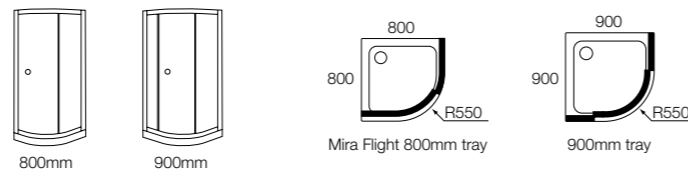

Aroco® Single Door Quadrant 816

- Single sliding door
- Power shower approved
- Frame adjustment for uneven walls
- 5mm thick safety glass door
  6mm thick safety glass panels
- Enclosure height 1830mm
- 10 Year Guarantee

When choosing a 800 x 800mm Aroco single door quadrant we recommend Mira Flight® trays. Please call Mira Showers Customer Services 0870 600 7870 for range options and prices

Clear glazing. Silver frame

To suit tray size	Excl. VAT	Inc. VAT	Frame adjustment min-max	Door opening aperture
800 x 800mm*	£776.17	£892.60	772-801mm	460mm
900 x 900mm	£804.26	£924.89	872-901mm	480mm

* When choosing a 800 x 800mm Aroco single door quadrant we recommend Mira Flight trays.

Aroco® Twin Door Quadrant 896

- Two door sliding action
- Power shower approved
- Frame adjustment for uneven walls
- 5mm thick safety glass door
  6mm thick safety glass panels
- Enclosure height 1830mm
- 10 Year Guarantee

Clear glazing. Silver frame

To suit tray size	Excl. VAT	Inc. VAT	Frame adjustment min-max	Door opening aperture
800 x 800mm	£649.36	£746.77	772-801mm	340mm
900 x 900mm	£716.60	£824.09	872-901mm	490mm
1000 x 800mm	£724.26	£832.89	972-1001mm 772-801mm	410mm
1200 x 900mm	£787.23	£905.32	1172-1201mm 872-901mm	490mm

Extended trays are handed, please state left or right when ordering