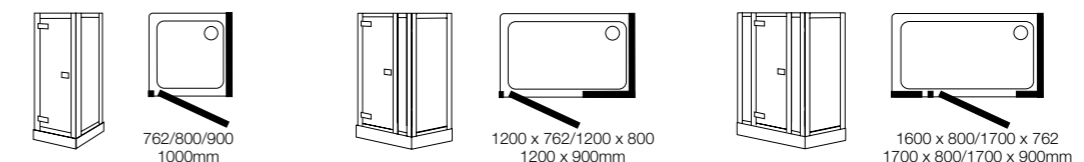

Cyan® Hinged Door 661

- Reversible for left or right hand opening
- Power shower approved
- Large frame adjustment for out of true walls
- Coated glass for ease of cleaning
- 8mm thick frameless safety glass door
- Door height 1830mm
- Bespoke service
- If using a shower tray other than Daryl, please ensure that the tray rim width is no less than 66mm
- Lifetime Guarantee

Clear glazing. Silver frame

To suit tray size	Excl. VAT	Inc. VAT	Frame adjustment min-max	Door opening aperture
762mm	£669.79	£770.26	733-786mm	600mm
800mm	£669.79	£770.26	733-786mm	600mm
900mm	£709.79	£816.26	847-900mm	715mm
1000mm	£738.72	£849.53	962-1015mm	841mm
1200mm	£1068.09	£1228.30	1147-1200mm	600mm
1600mm*	£1466.38	£1686.34	1551-1617mm	600mm
1700mm*	£1506.38	£1732.34	1665-1731mm	715mm

*1600 and 1700mm trays are not available from Daryl, please contact your retailer
Special glazing option: frosted - see page 117

Cyan® Hinged Enclosure 662

- Reversible for left or right hand opening
- Power shower approved
- Large frame adjustment for out of true walls
- Coated glass for ease of cleaning
- 8mm thick frameless safety glass door
- 6mm thick safety glass panels and in-line panels
- Door height 1830mm
- Cyan hinged enclosures can be mixed in any standard size combination e.g. 762/800mm door with 900mm panel
- Bespoke service
- If using a shower tray other than Daryl, please ensure that the tray rim width is no less than 66mm
- Lifetime Guarantee

Clear glazing. Silver frame