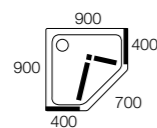

1200 x 900/1400 x 900mm