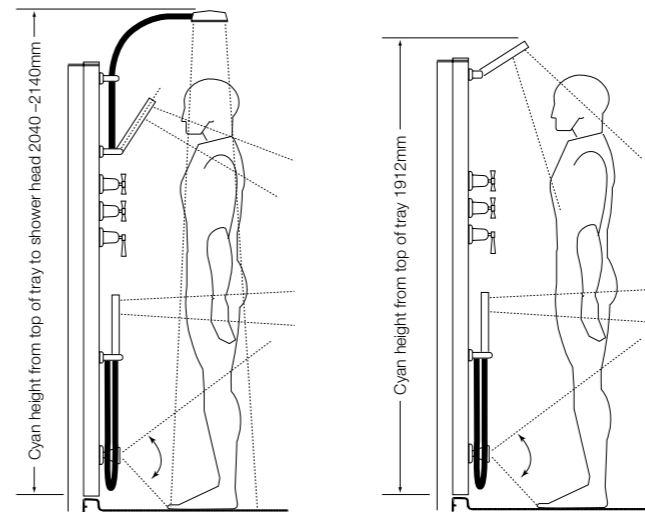

* If using integrated Hydra Modern with a Cyan or Iana walk-in enclosure please be aware that spray or mist may extend beyond the length of the glass panel, depending upon the power of the shower and how it is used. We would recommend use of walk-ins with tiled floors. If you are in any doubt, please seek advice before purchase