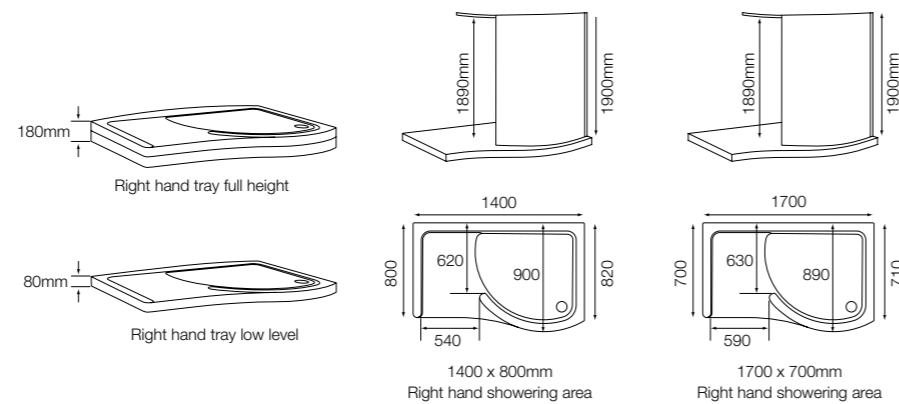

lana Walk-In without End Panel 180

- Available to suit left or right hand showering area
- Frame adjustment to allow for uneven walls
- 5mm thick safety glass
- Coated glass for ease of cleaning
- Suitable for power showers given reasonable use
- Height from top of the tray 1900mm
- Integral full height white tray 180mm with adjustable feet and matching fascia panel or low level white tray 80mm
- Lifetime Guarantee

When choosing a walk-in enclosure, please be aware that spray or mist may extend beyond the length of the glass panel. The amount of spray or mist will depend upon the power of the shower, location of the shower and/or outlets and how the shower is used. We would recommend use of walk-ins with tiled floors. If you are in any doubt, please seek advice before purchase.

Clear glazing. Silver frame

Tray sizes	Tray	End panel option	Excl. VAT	Inc. VAT
1400 x 800mm	Low level	No panel	£755.74	£869.11
1400 x 800mm	Full height	No panel	£782.98	£900.43
1700 x 700mm	Low level	No panel	£891.06	£1024.72
1700 x 700mm	Full height	No panel	£918.30	£1056.04

The walk-in unit is not reversible, please state left or right hand showering area when ordering

lana Walk-In with End Panel 180

- Matching towel rail, with choice of installation positions
- Available to suit left or right hand showering area
- Frame adjustment to allow for uneven walls
- 5mm thick safety glass
- Coated glass for ease of cleaning
- Suitable for power showers given reasonable use
- Height from top of the tray 1900mm
- Integral full height white tray 180mm with adjustable feet and matching fascia panel or low level white tray 80mm
- Lifetime Guarantee