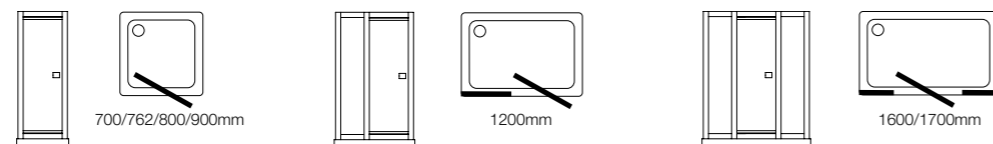

Cyan® In-Swing Door 601

- Reversible for left or right hand opening
- Power shower approved
- Large frame adjustment for out of true walls
- Coated glass for ease of cleaning
- 8mm thick half frameless safety glass door
- Door height 1830mm
- Bespoke service
- If using a shower tray other than Daryl, please ensure that the tray rim width is no less than 66mm
- Lifetime Guarantee

Clear glazing. Silver frame

To suit tray size	Excl. VAT	Inc. VAT	Frame adjustment min-max	Door opening aperture
700mm*	£745.53	£857.36	668-734mm	511mm
762mm	£750.64	£863.23	720-786mm	567mm
800mm	£750.64	£863.23	720-786mm	567mm
900mm	£792.34	£911.19	834-900mm	681mm
1200mm	£1148.94	£1321.28	1134-1200mm	567mm
1600mm*	£1547.23	£1779.32	1551-1617mm	567mm
1700mm*	£1588.94	£1827.28	1665-1731mm	681mm

*700, 1600 and 1700mm trays are not available from Daryl, please contact your retailer

Special glazing option: frosted - see page 117

Cyan® In-Swing Enclosure 602

- Reversible for left or right hand opening
- Power shower approved
- Large frame adjustment for out of true walls
- Coated glass for ease of cleaning
- 8mm thick half frameless safety glass door
- 6mm thick safety glass panels and in-line panels
- Door height 1830mm
- Cyan in-swing enclosures can be mixed in any standard size combination e.g. 762/800mm door with 900mm panel
- Bespoke service
- If using a shower tray other than Daryl, please ensure that the tray rim width is no less than 66mm
- Lifetime Guarantee

Clear glazing. Silver frame