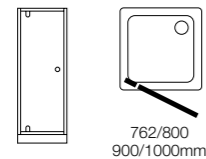

Aroco® Pivot Door 841

- Reversible for right or left hand opening
- Outward opening framed door
- Power shower approved
- Frame adjustment for uneven walls
- 6mm thick safety glass door
- Enclosure height 1830mm
- 10 Year Guarantee

Clear glazing. Silver frame

To suit tray size	Excl. VAT	Inc. VAT	Frame adjustment min-max	Door opening aperture
762mm	£404.26	£464.89	698-756mm	542mm
800mm	£422.13	£485.45	736-794mm	580mm
900mm	£444.26	£510.89	836-894mm	680mm
1000mm	£465.53	£535.36	936-994mm	780mm
1200mm	£634.04	£729.15	1136-1194mm	580mm
1600mm*	£845.96	£972.85	1536-1594mm	580mm

*1600 tray not available from Daryl, please contact your local retailer

Aroco® Pivot Enclosure 842

- Reversible for right or left hand opening
- Outward opening framed door
- Power shower approved
- Frame adjustment for uneven walls
- 6mm thick safety glass door
- 6mm thick safety glass panels
- Enclosure height 1830mm
- Aroco pivot enclosures can be mixed in any standard size combination e.g. 762/800mm door with 900mm side panel
- Filler section to extend the pivot collection, see page 130
- 10 Year Guarantee

Clear glazing. Silver frame

To suit tray size	Excl. VAT	Inc. VAT	Frame adjustment min-max	Door opening aperture
762 x 762mm	£658.72	£757.53	720-749mm	542mm
800 x 800mm	£693.62	£797.66	758-787mm	580mm
900 x 900mm	£727.66	£836.81	858-887mm	680mm
1000 x 1000mm	£765.11	£879.87	958-987mm	780mm
1200 x 762mm	£888.51	£1021.79	1158-1187mm 720-749mm	580mm
1200 x 800mm	£905.53	£1041.36	1158-1187mm 758-787mm	580mm
1200 x 900mm	£916.60	£1054.09	1158-1187mm 858-887mm	580mm
1600 x 762mm*	£1100.43	£1265.49	1558-1587mm 720-749mm	580mm
1600 x 800mm*	£1117.45	£1285.06	1558-1587mm 758-787mm	580mm
1600 x 900mm*	£1129.36	£1298.77	1558-1587mm 858-887mm	580mm