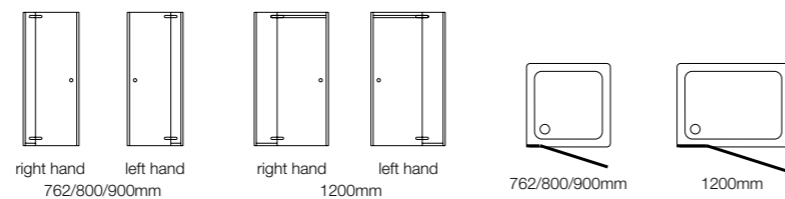

Indigo® Hinged Door 681

- Handle position denotes handing, please state left or right when ordering
- Outward opening hinged door
- Unique 29mm adjustment system on each wall profile
- Ease of installation
- 8mm thick safety glass door
- Coated glass for ease of cleaning
- Enclosure height 1900mm
- Power shower approved
- Lifetime Guarantee

Clear glazing. Silver frame

To suit tray size	Excl. VAT	Inc. VAT	Frame adjustment min-max	Door opening aperture
762mm	£451.06	£518.72	708-769mm	440mm
800mm	£451.06	£518.72	746-807mm	490mm
900mm	£477.45	£549.07	846-907mm	590mm
1200mm	£718.30	£826.05	1146-1207mm	750mm

Indigo® Hinged Enclosure 682

- Handle position denotes handing, please state left or right when ordering
- Outward opening hinged door
- Unique 29mm adjustment system on each wall profile
- Ease of installation
- 8mm thick safety glass door and frameless side panel
- Coated glass for ease of cleaning
- Enclosure height 1900mm
- Power shower approved
- Lifetime Guarantee

Clear glazing. Silver frame

To suit tray size	Excl. VAT	Inc. VAT	Frame adjustment min-max	Door opening aperture
762 x 762mm	£748.08	£860.29	door 722-754mm side panel 707-739mm	440mm
800 x 800mm	£759.15	£873.02	door 760-792mm side panel 747-779mm	490mm
900 x 900mm	£813.62	£935.66	door 860-892mm side panel 847-879mm	590mm
1200 x 762mm	£1015.32	£1167.62	1160-1192mm 707-739mm	590mm
1200 x 800mm	£1026.39	£1180.35	1160-1192mm 747-779mm	590mm
1200 x 900mm	£1054.47	£1212.64	1160-1192mm 847-879mm	590mm