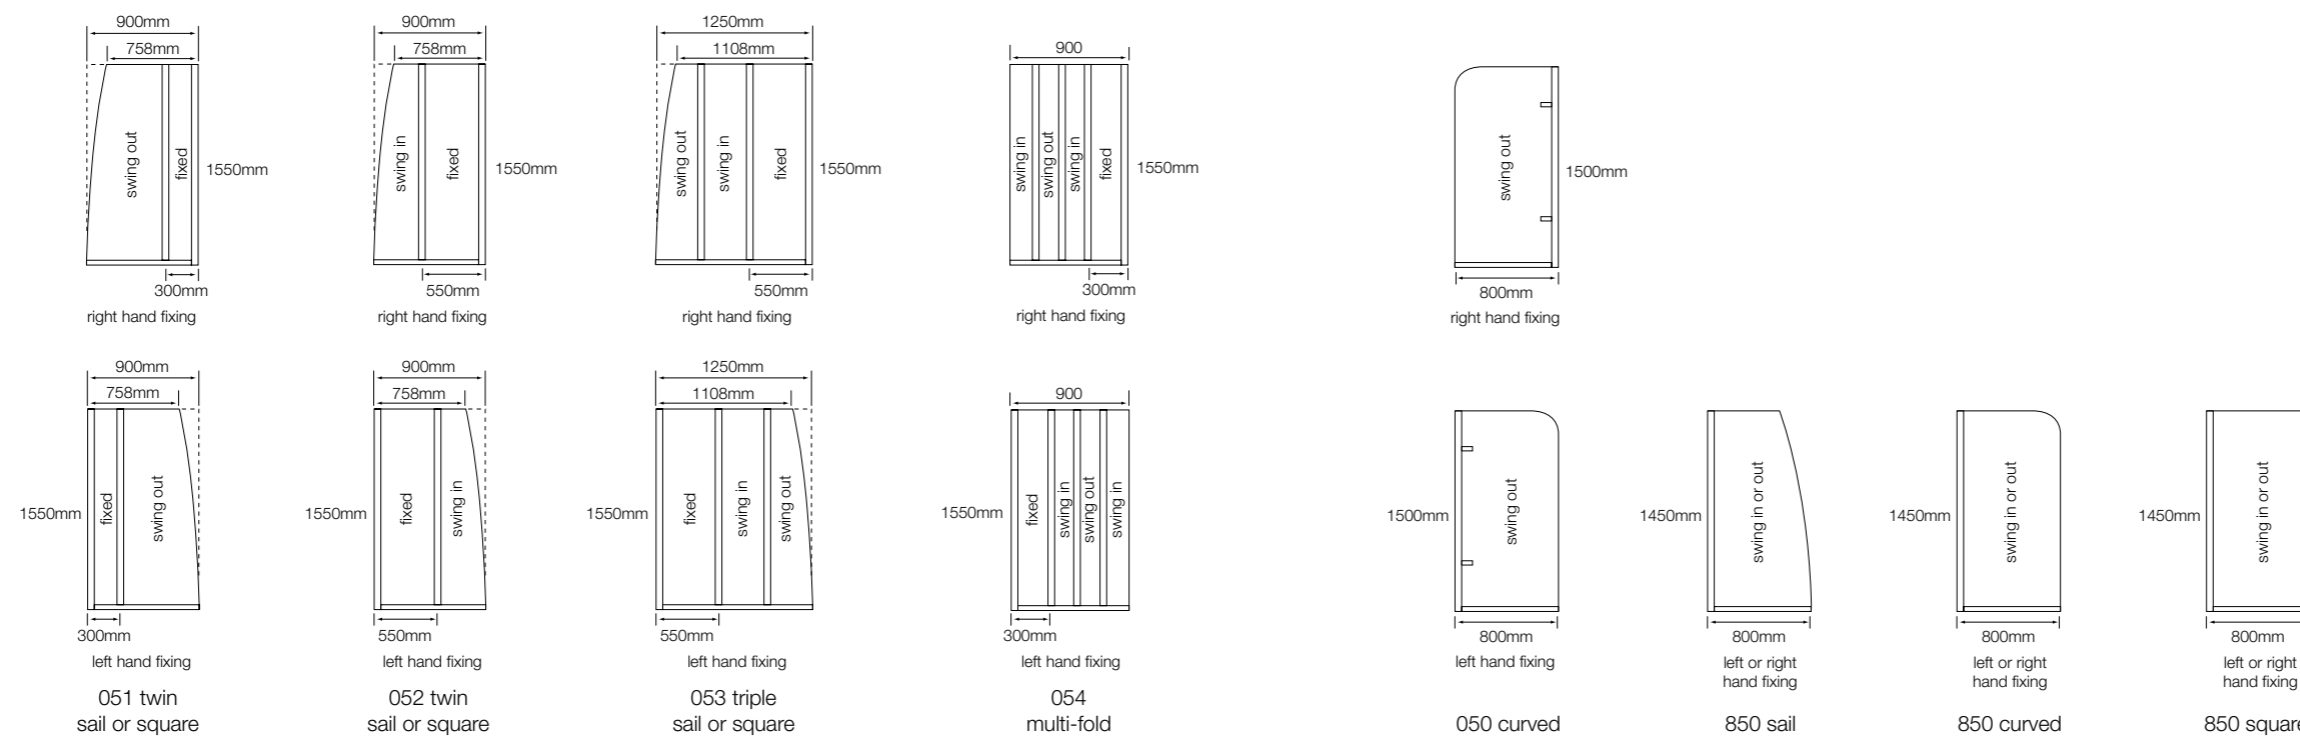

Bath Screens - Twin, Triple and Multi-Fold

- Coated glass for ease of cleaning
- Fixed first panel on folding bath screens
- Highly engineered water-tight hinges
- All screens are handed left or right
- Frame adjustment to allow for uneven walls
- 5mm toughened safety glass
- Left or right hand fixing
- Magnetic profiles to secure panels when in folded position on 052, 053 and 054
- Lifetime Guarantee

Power shower compatibility

Wall channels, hinges and seals of all screens are power shower approved assuming that the shower head is positioned for normal use. Spray may however extend beyond the length of the screen, please ask your retailer for guidance.

Bath compatibility

Daryl bath screens are not compatible with baths with integrated soap dishes, stepped fronts, handles, a lip projecting above the bath rim or outward sloping rims.

Clear glazing. Silver frame	Excl. VAT	Inc. VAT
Twin panel 051 sail or square	£413.62	£475.66
Twin panel 052 sail or square	£413.62	£475.66
Triple panel 053 sail or square	£497.87	£572.55
Multi fold 054	£571.06	£656.72

Bath Screens - Single Panel

050 Curved

- Left or right hand hinged fixing, please state when ordering
- 12mm frame adjustment to allow for uneven walls
- Panel swings out for easy access
- 8mm thick safety glass
- Coated glass for ease of cleaning
- Bespoke service
- Power shower and bath compatibility, see page 134
- Lifetime guarantee

850 Sail, Curved and Square

- Reversible for left or right hand fixing
- Frame adjustment to allow for uneven walls
- Panel swings in or out for access and cleaning
- 5mm thick safety glass
- Power shower and bath compatibility, see page 134
- 10 Year Guarantee

Clear glazing. Silver frame	Excl. VAT	Inc. VAT
050 curved	£388.94	£447.28
850 sail, curved, square	£203.40	£233.91