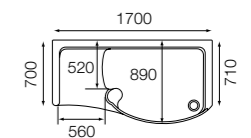

Right hand tray full height

1700 x 700mm Right hand showering area

Right hand tray low level

Integrated Hydra Modern Drench option

Integrated Hydra Modern Spray option

Integrated Hydra Modern Spray option

Integrated Hydra Modern Drench option

1400 x 800mm Right hand showering area

Right hand tray full height

1700 x 700mm Right hand showering area

Right hand tray low level

lana sliding door 1200mm (reversible)

lana® Sliding Door 146

- Reversible door for left or right hand opening
- Semi framed door tracks
- Top hung smooth gliding rollers
- Unique 29mm adjustment system on each wall profile
- 6mm thick safety glass door and panels
- Coated glass for ease of cleaning
- Height from top of the tray 1870mm
- Power shower approved
- Ease of installation
- Lifetime Guarantee