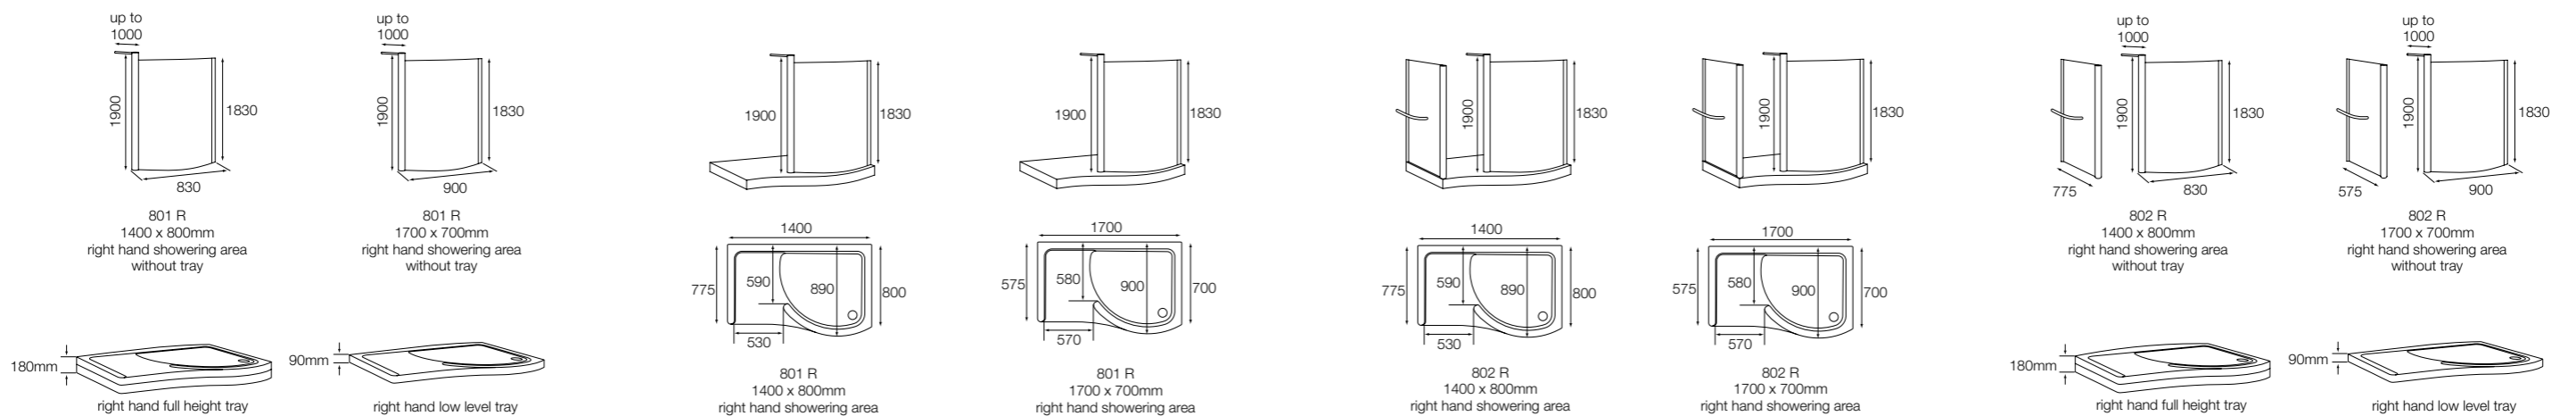

Aroco® Walk-In without End Panel 801

- Available to suit left or right hand showering area (please state when ordering)
- Frame adjustment to allow for uneven walls
- Dedicated shower tray
- Choice of shower tray height 180mm or 90mm
- Height 1830mm (1900mm at point of entry)
- 5mm thick safety glass curved panel
- Suitable for power shower given reasonable use
- Option to install unit direct onto tiled surface without tray, suitable for use in a 'wet bathroom'
- 10 Year Guarantee

When choosing a walk-in enclosure, please be aware that spray or mist may extend beyond the length of the glass panel. The amount of spray or mist will depend upon the power of the shower, location of the shower and/or outlets and how the shower is used. We would recommend use of walk-ins with tiled floors. If you are in any doubt, please seek advice before purchase.

Clear glazing. Silver frame

Tray sizes	Tray	Excl. VAT	Inc. VAT
1400 x 800mm	No tray*†	£626.38	£720.34
1400 x 800mm	Low level	£957.45	£1101.06
1400 x 800mm	Full height	£984.68	£1132.38
1700 x 700mm	No tray*†	£719.15	£827.02
1700 x 700mm	Low level	£1121.70	£1289.96
1700 x 700mm	Full height	£1136.17	£1306.60

The walk-in unit is not reversible, please state left or right hand showering area when ordering

* Width of curved panel without tray

1400 - 830mm

1700 - 900mm

† Includes wet bathroom pack with 1 metre length of profile which can be cut to size to provide your ideal shower space

Aroco® Walk-In with End Panel 802