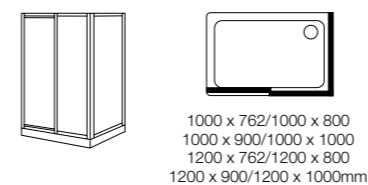

Aroco® Sliding Door 891

- Two panels, one fixed, one sliding
- Reversible for left or right hand opening
- Power shower approved
- Frame adjustment for uneven walls
- 6mm thick safety glass door
- Enclosure height 1830mm
- 10 Year Guarantee

Clear glazing. Silver frame

To suit tray size	Excl. VAT	Inc. VAT	Frame adjustment min-max	Door opening aperture
1000mm	£523.40	£601.91	936-994mm	359mm
1200mm	£566.81	£651.83	1136-1194mm	445mm

Aroco® Sliding Enclosure 892

- Two panels, one fixed, one sliding
- Reversible for left or right hand opening
- Power shower approved
- Frame adjustment for uneven walls
- 6mm thick safety glass door
- 6mm thick safety glass panels
- Enclosure height 1830mm
- 10 Year Guarantee

Clear glazing. Silver frame

To suit tray size	Excl. VAT	Inc. VAT	Frame adjustment min-max	Door opening aperture
1000 x 762mm*	£777.87	£894.55	958-987mm 720-749mm	359mm
1000 x 800mm*	£794.89	£914.13	958-987mm 758-787mm	359mm
1000 x 900mm*	£806.81	£927.83	958-987mm 858-887mm	359mm
1000 x 1000mm	£822.98	£946.43	958-987mm 958-987mm	359mm
1200 x 762mm	£821.28	£944.47	1158-1187mm 720-749mm	445mm
1200 x 800mm	£838.30	£964.04	1158-1187mm 758-787mm	445mm
1200 x 900mm	£850.21	£977.74	1158-1187mm 858-887mm	445mm
1200 x 1000mm*	£866.38	£996.34	1158-1187mm 958-987mm	445mm

*1000 x 762, 1000 x 800, 1000 x 900, 1200 x 1000mm trays not available from Daryl, please contact your local retailer