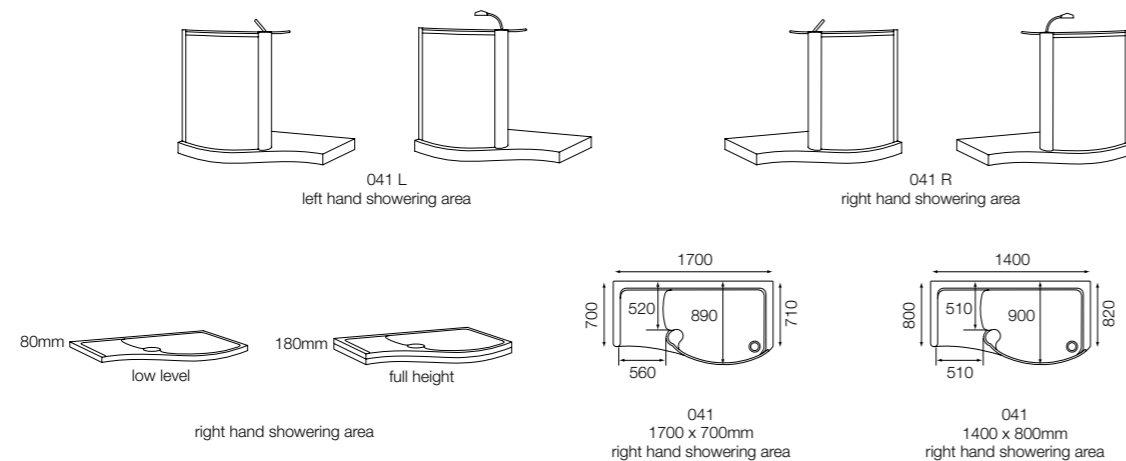

Cyan® Walk-In with Integrated Hydra Modern® without End Panel 041

- Frame adjustment to allow for uneven walls
- Dedicated shower tray
- Choice of shower tray height 180mm or 80mm
- Coated glass for ease of cleaning
- 6mm thick safety glass curved panel
- Walk-in height 1870mm without tray
- Integrated Hydra Modern drench or spray head shower system within the central column
- Maximum overall height of Hydra Modern drench option 2210mm. This can be adjusted at point of installation to suit individual height requirements, to minimum of 2110mm
- Maximum overall height of Hydra Modern spray option 1982mm
- 1700 tray – distance wall to wall after tiling 1668mm minimum – 1700mm maximum
- 1400 tray – distance wall to wall after tiling 1368mm minimum – 1400mm maximum
- Tray colour White
- Lifetime Guarantee

When choosing a walk-in enclosure, please be aware that spray or mist may extend beyond the length of the glass panel. The amount of spray or mist will depend upon the power of the shower, location of the shower and/or outlets and how the shower is used. We would recommend use of walk-ins with tiled floors. If you are in any doubt, please seek advice before purchase.

Clear glazing. Silver frame

Tray sizes	Tray	Excl. VAT	Inc. VAT
1400 x 800mm	No tray*	£2220.43	£2553.49
1400 x 800mm	Low tray	£2518.30	£2896.04
1400 x 800mm	Full tray	£2562.55	£2946.94
1700 x 700mm	No tray*	£2291.91	£2635.70
1700 x 700mm	Low tray	£2668.09	£3068.30
1700 x 700mm	Full tray	£2696.17	£3100.60

The walk-in unit is not reversible, please state left or right hand showering area when ordering

* Width of curved panel without tray
1400 - 850mm
1700 - 925mm

Cyan® Walk-In with Integrated Hydra Modern® with End Panel 042