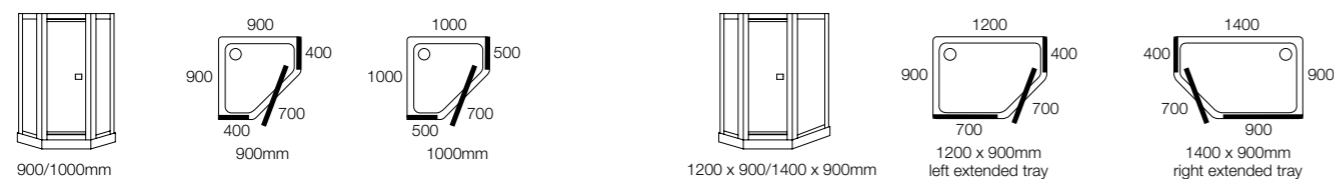

Cyan® In-Swing Pentagon 605

- Reversible for right or left hand opening
- Power shower approved
- Large frame adjustment for out of true walls
- Coated glass for ease of cleaning
- 8mm thick half frameless safety glass door, 6mm thick safety glass panels
- Enclosure height 1830mm
- Bespoke service
- 1200 and 1400mm trays are handed, please state left or right when ordering
- If using a shower tray other than Daryl, please ensure that the tray rim width is no less than 66mm
- Lifetime Guarantee

Clear glazing. Silver frame

To suit tray size	Excl. VAT	Inc. VAT	Frame adjustment min-max	Door opening aperture
900mm	£1294.47	£1488.64	880-900mm	511mm
1000mm	£1368.51	£1573.79	980-1000mm	511mm
1200 x 900mm	£1418.72	£1631.53	1180-1200mm 880-900mm	511mm
1400 x 900mm	£1452.77	£1670.68	1380-1400mm 880-900mm	511mm

Special glazing option: frosted - see page 117

Cyan® Pivot Pentagon 635

- Reversible for right or left hand opening
- Power shower approved
- Large frame adjustment for out of true walls
- Coated glass for ease of cleaning
- 8mm thick frameless safety glass door, 6mm thick safety glass panels
- Enclosure height 1830mm
- Bespoke service
- 1200 and 1400mm trays are handed, please state left or right when ordering
- If using a shower tray other than Daryl, please ensure that the tray rim width is no less than 66mm
- Lifetime Guarantee

Clear glazing. Silver frame

To suit tray size	Excl. VAT	Inc. VAT	Frame adjustment min-max	Door opening aperture
900mm	£1191.49	£1370.21	880-900mm	476mm
1000mm	£1265.53	£1455.36	980-1000mm	476mm
1200 x 900mm	£1315.74	£1513.11	1180-1200mm 880-900mm	476mm
1400 x 900mm	£1349.79	£1552.26	1380-1400mm 880-900mm	476mm

Special glazing option: frosted - see page 117

Trays are handed, please state left or right when ordering