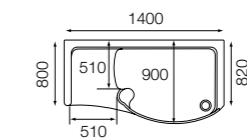

Right hand tray full height

1700 x 700mm Right hand showering area

Right hand tray low level

Integrated Hydra Modern Drench option

Integrated Hydra Modern Spray option

Integrated Hydra Modern Spray option

Integrated Hydra Modern Drench option

1400 x 800mm Right hand showering area

Right hand tray full height

1700 x 700mm Right hand showering area

Right hand tray low level

lana sliding door 1200mm (reversible)

lana® Sliding Door 146

- Reversible door for left or right hand opening
- Semi framed door tracks
- Top hung smooth gliding rollers
- Unique 29mm adjustment system on each wall profile
- 6mm thick safety glass door and panels
- Coated glass for ease of cleaning
- Height from top of the tray 1870mm
- Power shower approved
- Ease of installation
- Lifetime Guarantee