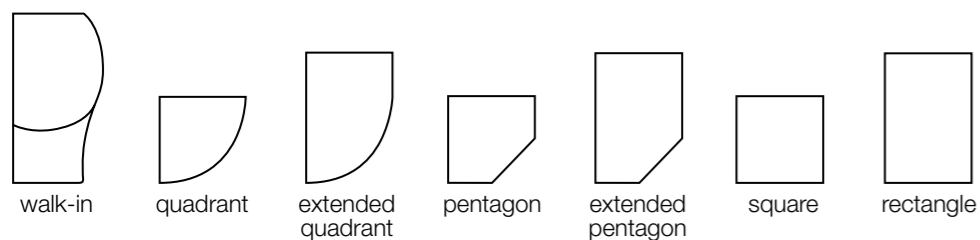

All product that leaves the factory is hand-built and finished by skilled men and women, dedicated to ensuring the highest standards are maintained down the line.

Integrated Showering

Daryl® showering collection allows you to integrate a showering system within the frame of the enclosure, which brings you a number of benefits – both aesthetic and functional.

You can easily hide away pipework within the enclosure frame and extend your multi-spray showering column to full ceiling height to conceal pipes from above.

Integrating the system within the enclosure also allows you to direct the spray towards the showering area - away from the rest of the room – keeping wet and dry zones separate.

Coated Glass

All our doors, panels and bath screens use toughened safety glass to BS EN 12150. Daryl doors, panels and bath screens (excluding Aroco,) pass through our own state of the art coating machine in controlled factory conditions. Coated glass enables easy of cleaning.

Guarantee

Slam and impact tests ensure structural quality. We use high grade aluminium alloy, anodised in our own factory, to ensure the consistency of finish and performance you demand. This gives us the confidence to offer guarantees of real substance. Please visit daryl-showers.co.uk to view the terms and conditions and to register your guarantee or call us free on 0808 100 1627. The guarantee is only validated upon registration.

Shapes