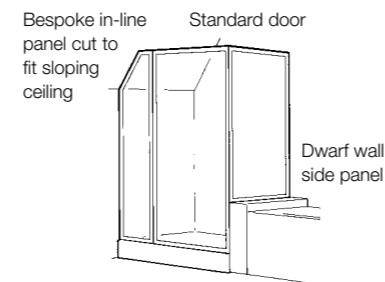

Special Glazing Options Cyan® & Arcadia®

- Special frosted glazing option available to order on Cyan doors and enclosures (excluding walk-in and quadrant units)
- Clear Victoriana pattern glass is available to order on Arcadia doors, enclosures and pentagons
- To calculate the total price please add the cost per glass panel to the appropriate standard unit price

Cyan - frosted
Arcadia - Clear Victoriana

	Excl. VAT	Inc. VAT
Door	£144.68	£166.38
Side panel	£76.59	£88.08
In-line panel	£76.59	£88.08