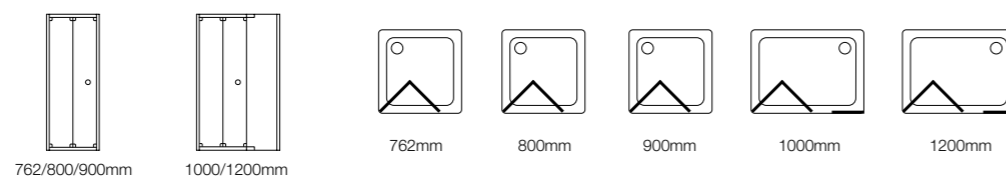

762/800/900mm 1000/1200mm

lana® Bi-Fold Enclosure 182

- Reversible enclosure for left or right hand opening
- Inward opening frameless door
- Unique 29mm adjustment system on each wall profile
- Ease of installation
- 6mm thick safety glass door and frameless side panel
- Coated glass for ease of cleaning
- Height from top of the tray 1870mm
- Power shower approved
- Lifetime Guarantee

Clear glazing, Silver frame

To suit tray size	Excl. VAT	Inc. VAT	Frame adjustment min-max	Door opening aperture
762 x 762mm	£554.89	£638.13	729-758mm	458mm
800 x 800mm	£581.28	£668.47	769-798mm	498mm
900 x 900mm	£615.32	£707.62	869-898mm	598mm
900 x 762mm	£586.38	£674.34	869-898mm 729-758mm	598mm
1000 x 762mm	£645.11	£741.88	969-998mm 729-758mm	498mm
1000 x 800mm	£657.87	£756.55	969-998mm 769-798mm	498mm
1000 x 900mm	£674.89	£776.12	969-998mm 869-898mm	498mm
1200 x 762mm	£732.77	£842.69	1169-1198mm 729-758mm	498mm
1200 x 800mm	£745.53	£857.36	1169-1198mm 769-798mm	498mm
1200 x 900mm	£762.55	£876.93	1169-1198mm 869-898mm	498mm