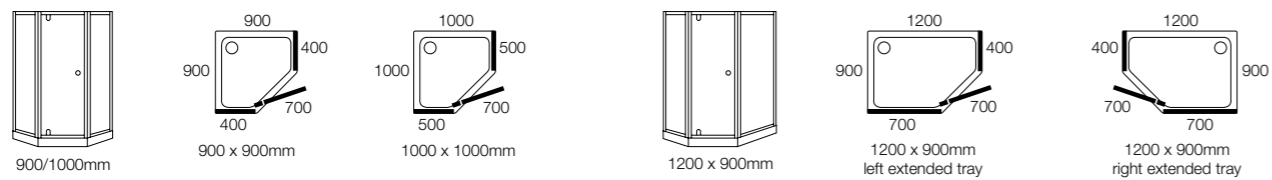

Trays are handed, please state left or right when ordering

Aroco® Bi-Fold Pentagon Enclosure 885

- Reversible for right or left hand opening
- Inward opening framed door
- Power shower approved
- Frame adjustment for uneven walls
- 4mm thick safety glass door
- 6mm thick safety glass panels
- Enclosure height 1830mm
- 10 Year Guarantee

Clear glazing. Silver frame

To suit tray size	Excl. VAT	Inc. VAT	Frame adjustment min-max	Door opening aperture
900 x 900mm	£919.15	£1057.02	852-881mm	440mm
1000 x 1000mm	£943.83	£1085.40	952-981mm	440mm
1200 x 900mm	£1016.17	£1168.60	1152-1181mm 852-881mm	440mm