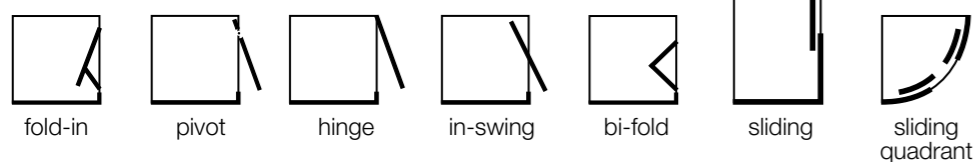

Here's the biggest challenge a Daryl® enclosure will ever give you – choosing. First, which range provides the style you want? Next, what shape and size suits your room and which door, if you want one, works best? The following pages explain the options and will show that no matter the particular circumstances of your installation, Daryl will be able to provide a solution.

Ranges

Timeless or contemporary, airy or solid, each range may look different, but they all offer the same engineering excellence that guarantees a lifetime of real-world reliability. Choose a shower system to complement the enclosure and complete the effect.

Shapes

Choosing the right shape can make the most of your space. Quadrants and pentagons optimise the shower space in the corner, whilst rectangles and squares provide flexibility in providing your ideal showering location. Walk-ins give you the ultimate in stylish showering combined with ease of access where space is not at a premium.

Also consider size; our large enclosures are the crowning glory of the bigger bathroom, while more compact units provide high quality in the smallest of spaces.

Shapes and size do not need to be a constraint – let your desire for your very own space be given freedom of expression with our bespoke service. And when there's no room for a separate door or enclosure, you can still have Daryl quality in the shape of our durable and stylish bath screens.

Doors

You can feel the heritage in a Daryl enclosure door – no flimsy 'twang', just a satisfying 'thud'. The range of door configurations let you get in easily, no matter your room layout, but won't let the water out, no matter what you throw at it. Alternatively, if you seek a look and feel where entry and exit are unobstructed then consider the walk-ins.