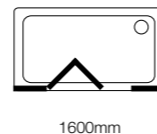

Aroco® Bi-Fold Door 881

- Reversible for right or left hand opening
- Inward opening framed door
- Power shower approved
- Frame adjustment for uneven walls
- 4mm thick safety glass door
- Enclosure height 1830mm
- 10 Year Guarantee

Clear glazing. Silver frame

To suit tray size	Excl. VAT	Inc. VAT	Frame adjustment min-max	Door opening aperture
762mm	£496.17	£570.60	698-756mm	440mm
800mm	£516.60	£594.60	736-794mm	478mm
900mm	£525.11	£603.87	836-894mm	577mm
1000mm	£536.17	£616.60	936-994mm	677mm
1200mm	£728.51	£837.79	1136-1194mm	567mm
1600mm*	£940.43	£1081.49	1536-1594mm	478mm

*1600 tray not available from Daryl, please contact your local retailer

Aroco® Bi-Fold Enclosure 882

- Reversible for right or left hand opening
- Inward opening framed door
- Power shower approved
- Frame adjustment for uneven walls
- 4mm thick safety glass door
- 6mm thick safety glass panels
- Enclosure height 1830mm
- Aroco bi-fold enclosures can be mixed in any standard size combination e.g. 762/800mm door with 900mm side panel
- Filler section to extend the bi-fold collection see page 130
- 10 Year Guarantee

Clear glazing. Silver frame

To suit tray size	Excl. VAT	Inc. VAT	Frame adjustment min-max	Door opening aperture
762 x 762mm	£750.64	£863.23	720-749mm	440mm
800 x 800mm	£788.09	£906.30	758-787mm	478mm
900 x 900mm	£808.51	£929.79	858-887mm	577mm
1000 x 1000mm	£835.74	£961.11	958-987mm	677mm
1200 x 762mm	£982.98	£1130.43	1158-1187mm 720-749mm	567mm
1200 x 800mm	£1000.00	£1150.00	1158-1187mm 758-787mm	567mm
1200 x 900mm	£1011.91	£1163.70	1158-1187mm 858-887mm	567mm
1600 x 762mm*	£1194.89	£1374.13	1558-1587mm 720-749mm	478mm
1600 x 800mm*	£1211.91	£1393.70	1558-1587mm 758-787mm	478mm
1600 x 900mm*	£1223.83	£1407.40	1558-1587mm 858-887mm	478mm