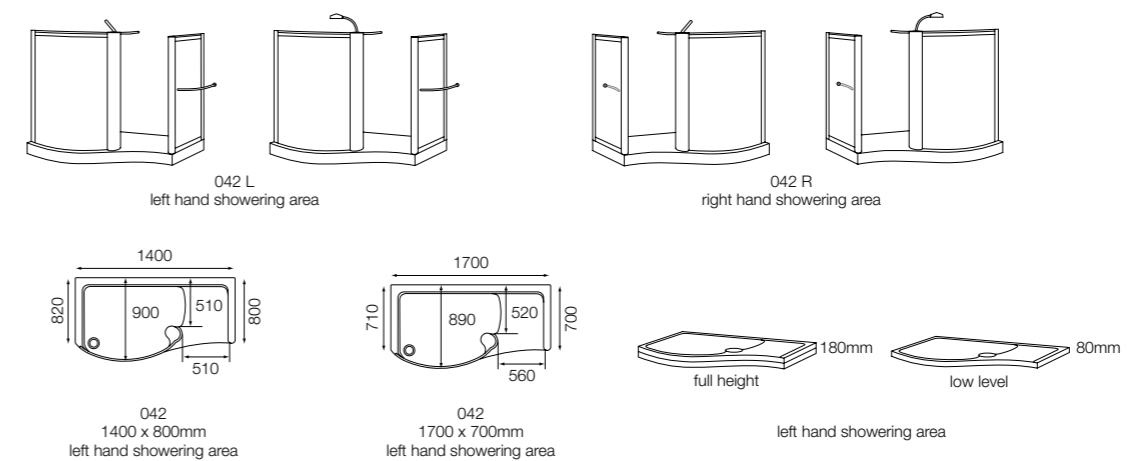

Cyan® Walk-In with Integrated Hydra Modern® without End Panel 041

- Frame adjustment to allow for uneven walls
- Dedicated shower tray
- Choice of shower tray height 180mm or 80mm
- Coated glass for ease of cleaning
- 6mm thick safety glass curved panel
- Walk-in height 1870mm without tray
- Integrated Hydra Modern drench or spray head shower system within the central column
- Maximum overall height of Hydra Modern drench option 2210mm. This can be adjusted at point of installation to suit individual height requirements, to minimum of 2110mm
- Maximum overall height of Hydra Modern spray option 1982mm
- 1700 tray – distance wall to wall after tiling 1668mm minimum – 1700mm maximum
- 1400 tray – distance wall to wall after tiling 1368mm minimum – 1400mm maximum
- Tray colour White
- Lifetime Guarantee

When choosing a walk-in enclosure, please be aware that spray or mist may extend beyond the length of the glass panel. The amount of spray or mist will depend upon the power of the shower, location of the shower and/or outlets and how the shower is used. We would recommend use of walk-ins with tiled floors. If you are in any doubt, please seek advice before purchase.

Clear glazing. Silver frame

Tray sizes	Tray	Excl. VAT	Inc. VAT
1400 x 800mm	No tray*	£2220.43	£2553.49
1400 x 800mm	Low tray	£2518.30	£2896.04
1400 x 800mm	Full tray	£2562.55	£2946.94
1700 x 700mm	No tray*	£2291.91	£2635.70
1700 x 700mm	Low tray	£2668.09	£3068.30
1700 x 700mm	Full tray	£2696.17	£3100.60

The walk-in unit is not reversible, please state left or right hand showering area when ordering

* Width of curved panel without tray
1400 - 850mm
1700 - 925mm

Cyan® Walk-In with Integrated Hydra Modern® with End Panel 042