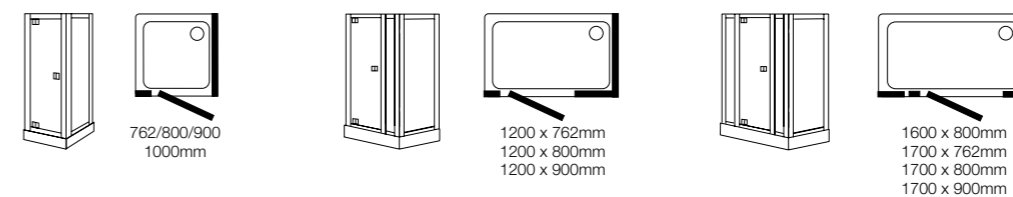

Clear glazing. Silver frame

To suit tray size	Excl. VAT	Inc. VAT	Frame adjustment min-max	Door opening aperture
762 x 762mm	£1101.28	£1266.47	Door 739-805mm Side panel 737-786mm	510mm
800 x 800mm	£1101.28	£1266.47	Door 739-805mm Side panel 737-786mm	510mm
900 x 900mm	£1175.32	£1351.62	Door 853-919mm Side panel 851-900mm	625mm
1000 x 1000mm	£1256.17	£1444.60	Door 968-1034mm Side panel 966-1015mm	736mm
1200 x 762mm	£1499.57	£1724.51	1153-1219mm 737-786mm	510mm
1200 x 800mm	£1499.57	£1724.51	1153-1219mm 737-786mm	510mm
1200 x 900mm	£1540.43	£1771.49	1153-1219mm 851-900mm	510mm
1600 x 800mm*	£1897.87	£2182.55	1570-1636mm 737-786mm	510mm
1700 x 762mm*	£1931.06	£2220.72	1684-1750mm 737-786mm	625mm
1700 x 800mm*	£1931.06	£2220.72	1684-1750mm 737-786mm	625mm
1700 x 900mm*	£1971.91	£2267.70	1684-1750mm 851-900mm	625mm

*1600 and 1700mm trays are not available from Daryl, please contact your retailer
Special glazing option: frosted - see page 117

Cyan pivot enclosure 900 x 900mm (reversible)