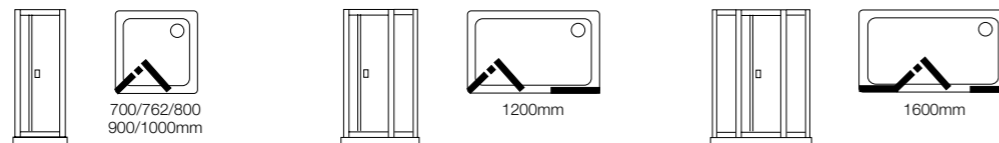

Cyan® Fold-In Door 671

- Reversible for left or right hand opening
- Power shower approved, can also be used with steam
- Large frame adjustment for out of true walls
- Coated glass for ease of cleaning
- 6mm thick frameless safety glass door
- Door height 1830mm
- Bespoke service
- If using a shower tray other than Daryl, please ensure that the tray rim width is no less than 66mm
- Lifetime Guarantee

Clear glazing. Silver frame

To suit tray size	Excl. VAT	Inc. VAT	Frame adjustment min-max	Door opening aperture
700mm*	£686.81	£789.83	668-734mm	460mm
762mm	£686.81	£789.83	720-786mm	500mm
800mm	£686.81	£789.83	720-786mm	500mm
900mm	£727.66	£836.81	834-900mm	610mm
1000mm	£815.32	£937.62	949-1015mm	720mm
1200mm	£1085.11	£1247.87	1134-1200mm	500mm
1600mm*	£1483.40	£1705.91	1551-1617mm	500mm

*700 and 1600mm trays are not available from Daryl, please contact your retailer

Special glazing option: frosted - see page 117

Cyan® Fold-In Enclosure 672

- Reversible for left or right hand opening
- Power shower approved, can also be used with steam
- Large frame adjustment for out of true walls
- Coated glass for ease of cleaning
- 6mm thick frameless safety glass door
- 6mm thick safety glass panels and in-line panels
- Door height 1830mm
- Cyan fold-in enclosures can be mixed in any standard size combination e.g. 762/800mm door with 900mm panel
- Bespoke service
- If using a shower tray other than Daryl, please ensure that the tray rim width is no less than 66mm
- Lifetime Guarantee

Clear glazing. Silver frame