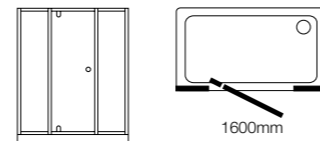

Aroco® Pivot Door 841

- Reversible for right or left hand opening
- Outward opening framed door
- Power shower approved
- Frame adjustment for uneven walls
- 6mm thick safety glass door
- Enclosure height 1830mm
- 10 Year Guarantee

Clear glazing. Silver frame

To suit tray size	Excl. VAT	Inc. VAT	Frame adjustment min-max	Door opening aperture
762mm	£404.26	£464.89	698-756mm	542mm
800mm	£422.13	£485.45	736-794mm	580mm
900mm	£444.26	£510.89	836-894mm	680mm
1000mm	£465.53	£535.36	936-994mm	780mm
1200mm	£634.04	£729.15	1136-1194mm	580mm
1600mm*	£845.96	£972.85	1536-1594mm	580mm

*1600 tray not available from Daryl, please contact your local retailer

Aroco® Pivot Enclosure 842

- Reversible for right or left hand opening
- Outward opening framed door
- Power shower approved
- Frame adjustment for uneven walls
- 6mm thick safety glass door
- 6mm thick safety glass panels
- Enclosure height 1830mm
- Aroco pivot enclosures can be mixed in any standard size combination e.g. 762/800mm door with 900mm side panel
- Filler section to extend the pivot collection, see page 130
- 10 Year Guarantee

Clear glazing. Silver frame

To suit tray size	Excl. VAT	Inc. VAT	Frame adjustment min-max	Door opening aperture
762 x 762mm	£658.72	£757.53	720-749mm	542mm
800 x 800mm	£693.62	£797.66	758-787mm	580mm
900 x 900mm	£727.66	£836.81	858-887mm	680mm
1000 x 1000mm	£765.11	£879.87	958-987mm	780mm
1200 x 762mm	£888.51	£1021.79	1158-1187mm 720-749mm	580mm
1200 x 800mm	£905.53	£1041.36	1158-1187mm 758-787mm	580mm
1200 x 900mm	£916.60	£1054.09	1158-1187mm 858-887mm	580mm
1600 x 762mm*	£1100.43	£1265.49	1558-1587mm 720-749mm	580mm
1600 x 800mm*	£1117.45	£1285.06	1558-1587mm 758-787mm	580mm
1600 x 900mm*	£1129.36	£1298.77	1558-1587mm 858-887mm	580mm