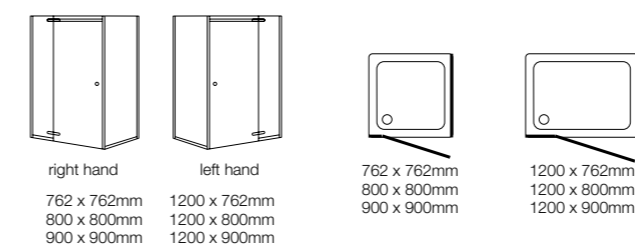

Indigo® Hinged Door 681

- Handle position denotes handing, please state left or right when ordering
- Outward opening hinged door
- Unique 29mm adjustment system on each wall profile
- Ease of installation
- 8mm thick safety glass door
- Coated glass for ease of cleaning
- Enclosure height 1900mm
- Power shower approved
- Lifetime Guarantee

Clear glazing. Silver frame

To suit tray size	Excl. VAT	Inc. VAT	Frame adjustment min-max	Door opening aperture
762mm	£451.06	£518.72	708-769mm	440mm
800mm	£451.06	£518.72	746-807mm	490mm
900mm	£477.45	£549.07	846-907mm	590mm
1200mm	£718.30	£826.05	1146-1207mm	750mm

Indigo® Hinged Enclosure 682

- Handle position denotes handing, please state left or right when ordering
- Outward opening hinged door
- Unique 29mm adjustment system on each wall profile
- Ease of installation
- 8mm thick safety glass door and frameless side panel
- Coated glass for ease of cleaning
- Enclosure height 1900mm
- Power shower approved
- Lifetime Guarantee

Clear glazing. Silver frame

To suit tray size	Excl. VAT	Inc. VAT	Frame adjustment min-max	Door opening aperture
762 x 762mm	£748.08	£860.29	door 722-754mm side panel 707-739mm	440mm
800 x 800mm	£759.15	£873.02	door 760-792mm side panel 747-779mm	490mm
900 x 900mm	£813.62	£935.66	door 860-892mm side panel 847-879mm	590mm
1200 x 762mm	£1015.32	£1167.62	1160-1192mm 707-739mm	590mm
1200 x 800mm	£1026.39	£1180.35	1160-1192mm 747-779mm	590mm
1200 x 900mm	£1054.47	£1212.64	1160-1192mm 847-879mm	590mm