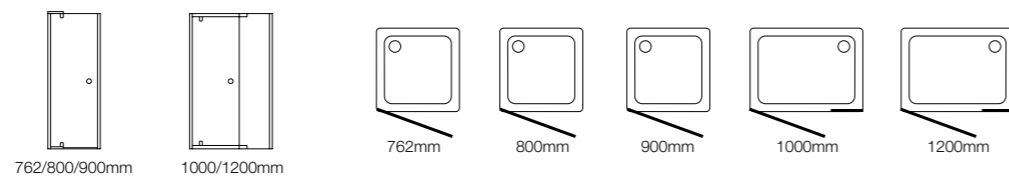

762/800/900mm 1000/1200mm

lana Pivot Enclosure 142

- Reversible enclosure for left or right hand opening
- Outward opening frameless door with custom-made magnetic seals
- Unique 29mm adjustment system on each wall profile
- Ease of installation
- Quality pivot blocks and semi framed door tracks
- 6mm thick safety glass door and frameless side panel
- Coated glass for ease of cleaning
- Height from top of the tray 1870mm
- Power shower approved
- Lifetime Guarantee

Clear glazing, Silver frame

To suit tray size	Excl. VAT	Inc. VAT	Frame adjustment min-max	Door opening aperture
762 x 762mm	£517.45	£595.07	729-758mm	510mm
800 x 800mm	£543.83	£625.40	769-798mm	550mm
900 x 900mm	£588.94	£677.28	869-898mm	650mm
900 x 762mm	£560.00	£644.00	869-898mm 729-758mm	650mm
1000 x 762mm	£603.41	£693.92	969-998mm 729-758mm	540mm
1000 x 800mm	£616.17	£708.60	969-998mm 769-798mm	540mm
1000 x 900mm	£633.19	£728.17	969-998mm 869-898mm	540mm
1200 x 762mm	£694.47	£798.64	1169-1198mm 729-758mm	540mm
1200 x 800mm	£707.23	£813.31	1169-1198mm 769-798mm	540mm
1200 x 900mm	£724.25	£832.89	1169-1198mm 869-898mm	540mm