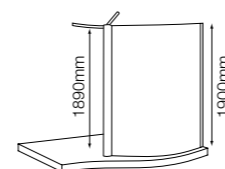

Right hand tray full height

1700 x 700mm Right hand showering area

Right hand tray low level

Integrated Hydra Modern Drench option

Integrated Hydra Modern Spray option

Integrated Hydra Modern Spray option

Integrated Hydra Modern Drench option

1400 x 800mm Right hand showering area

Right hand tray full height

1700 x 700mm Right hand showering area

Right hand tray low level

lana sliding door 1200mm (reversible)

lana® Sliding Door 146

- Reversible door for left or right hand opening
- Semi framed door tracks
- Top hung smooth gliding rollers
- Unique 29mm adjustment system on each wall profile
- 6mm thick safety glass door and panels
- Coated glass for ease of cleaning
- Height from top of the tray 1870mm
- Power shower approved
- Ease of installation
- Lifetime Guarantee