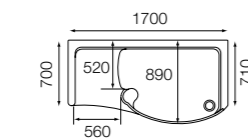

1700 x 700mm Right hand showering area