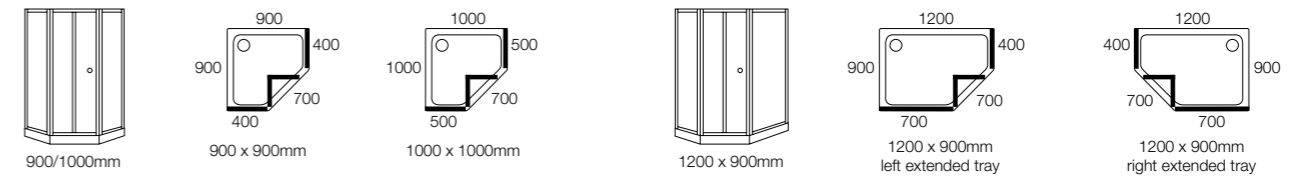

Trays are handed, please state left or right when ordering