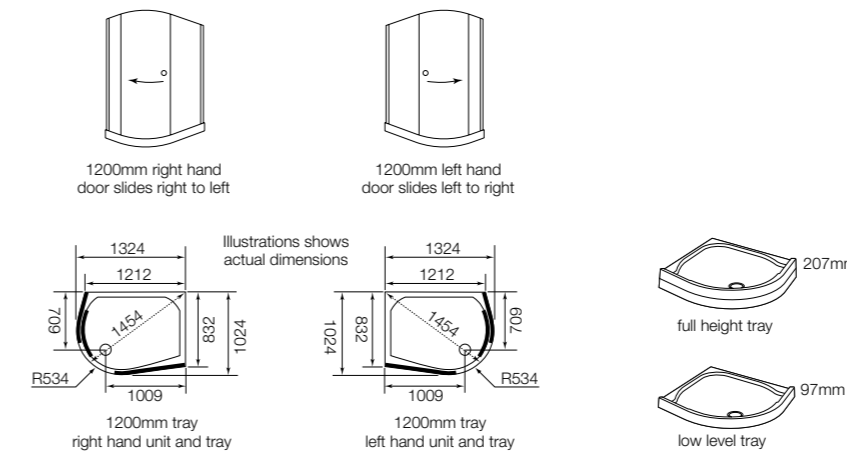

Door opening aperture 580mm

Indigo® Extended Quadrant 696

- Handle position denotes handing, please state left or right when ordering
- Top hung smooth gliding rollers
- Unique integrated shower tray incorporating a walk-on dome waste at the front of the tray for ease of access
- Water-tight wall profiles
- Coated glass for ease of cleaning
- 5mm thick safety glass door and 6mm thick panels
- Choice of two tray heights, full height tray includes adjustable feet with a fascia panel
- Power shower approved
- Overall unit height including low level tray to top of rollers 1985mm
Minimum access floor to ceiling 2100mm
- Overall unit height including high level tray to top of rollers 2095mm
Minimum access floor to ceiling 2210mm
- Tray colour White
- Lifetime Guarantee

Clear glazing. Silver frame

Tray size	Tray	Excl. VAT	Inc. VAT	Wall channel adjustment
1200mm	Low level	£1271.49	£1462.21	29mm
1200mm	Full height	£1323.40	£1521.91	29mm

Door opening aperture 580mm

Indigo extended quadrant 1200 x 900mm (right hand)

Indigo hinged door 900mm (right hand)

Indigo® Hinged Door 681

- Handle position denotes handing, please state left or right when ordering
- Outward opening hinged door
- Unique 29mm adjustment system on each wall profile
- Ease of installation
- 8mm thick safety glass door
- Coated glass for ease of cleaning
- Enclosure height 1900mm
- Power shower approved
- Lifetime Guarantee