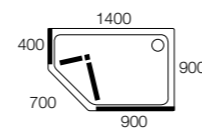

1400 x 900mm right extended tray

Trays are handed, please state left or right when ordering

Cyan® Side Panel 620

- Side panel to suit Cyan doors (excluding pentagon, walk-in and quadrant units)
- Coated glass for ease of cleaning
- 6mm thick safety glass side panel

Clear glazing. Silver frame

To suit tray size	Excl. VAT	Inc. VAT	Frame adjustment min-max
700mm	£458.72	£527.53	651-700mm
762 or 800mm	£458.72	£527.53	737-786mm
900mm	£499.57	£574.51	851-900mm
1000mm	£539.57	£620.51	966-1015mm