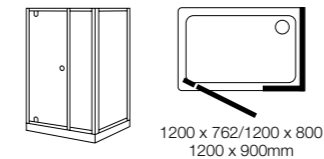

Aroco® Pivot Door 841

- Reversible for right or left hand opening
- Outward opening framed door
- Power shower approved
- Frame adjustment for uneven walls
- 6mm thick safety glass door
- Enclosure height 1830mm
- 10 Year Guarantee

Clear glazing. Silver frame

To suit tray size	Excl. VAT	Inc. VAT	Frame adjustment min-max	Door opening aperture
762mm	£404.26	£464.89	698-756mm	542mm
800mm	£422.13	£485.45	736-794mm	580mm
900mm	£444.26	£510.89	836-894mm	680mm
1000mm	£465.53	£535.36	936-994mm	780mm
1200mm	£634.04	£729.15	1136-1194mm	580mm
1600mm*	£845.96	£972.85	1536-1594mm	580mm

*1600 tray not available from Daryl, please contact your local retailer

Aroco® Pivot Enclosure 842

- Reversible for right or left hand opening
- Outward opening framed door
- Power shower approved
- Frame adjustment for uneven walls
- 6mm thick safety glass door
- 6mm thick safety glass panels
- Enclosure height 1830mm
- Aroco pivot enclosures can be mixed in any standard size combination e.g. 762/800mm door with 900mm side panel
- Filler section to extend the pivot collection, see page 130
- 10 Year Guarantee

Clear glazing. Silver frame

To suit tray size	Excl. VAT	Inc. VAT	Frame adjustment min-max	Door opening aperture
762 x 762mm	£658.72	£757.53	720-749mm	542mm
800 x 800mm	£693.62	£797.66	758-787mm	580mm
900 x 900mm	£727.66	£836.81	858-887mm	680mm
1000 x 1000mm	£765.11	£879.87	958-987mm	780mm
1200 x 762mm	£888.51	£1021.79	1158-1187mm 720-749mm	580mm
1200 x 800mm	£905.53	£1041.36	1158-1187mm 758-787mm	580mm
1200 x 900mm	£916.60	£1054.09	1158-1187mm 858-887mm	580mm
1600 x 762mm*	£1100.43	£1265.49	1558-1587mm 720-749mm	580mm
1600 x 800mm*	£1117.45	£1285.06	1558-1587mm 758-787mm	580mm
1600 x 900mm*	£1129.36	£1298.77	1558-1587mm 858-887mm	580mm