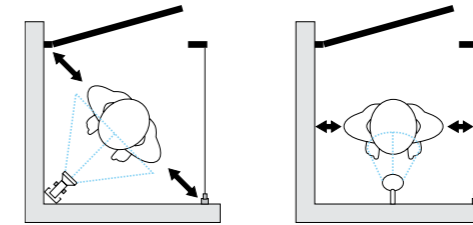

Overhead shower - spray	17 l/min
Overhead shower - drench	19 l/min
Hand-held shower	16 l/min
Overhead + hand-held	21 l/min

Elbow room

Hydra Modern showering provides more elbow room, effectively increasing the showering space by standing crosswise inside the enclosure. Ergonomically designed to provide all-over showering for people of all ages and sizes.