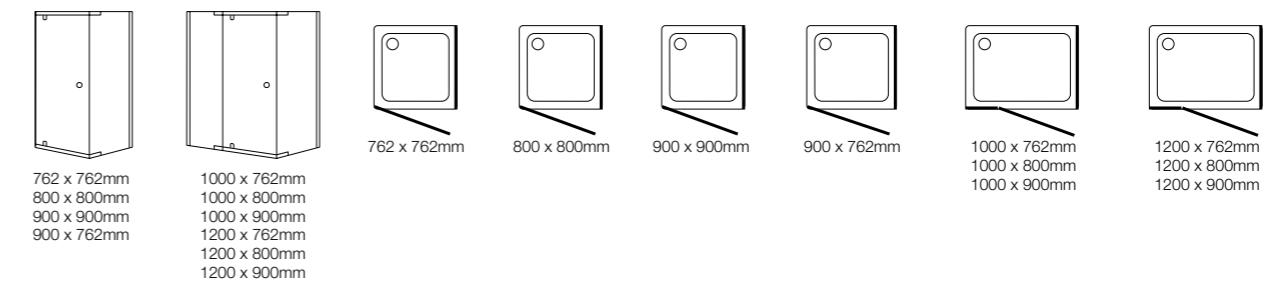

762 x 762mm 800 x 800mm 900 x 900mm 900 x 762mm 1000 x 762mm 1000 x 800mm 1000 x 900mm 1200 x 762mm 1200 x 800mm 1200 x 900mm