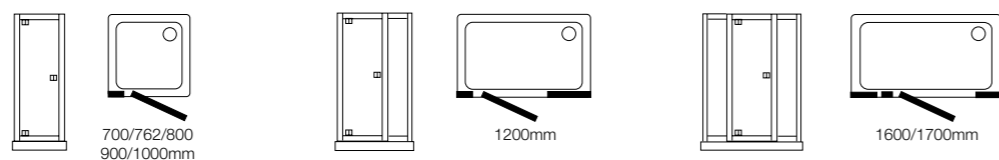

Cyan® Pivot Door 631

- Reversible for left or right hand opening
- Power shower approved
- Large frame adjustment for out of true walls
- Coated glass for ease of cleaning
- 8mm thick frameless safety glass door
- Door height 1830mm
- Bespoke service
- If using a shower tray other than Daryl, please ensure that the tray rim width is no less than 66mm
- Lifetime Guarantee

Clear glazing. Silver frame

To suit tray size	Excl. VAT	Inc. VAT	Frame adjustment min-max	Door opening aperture
700mm*	£642.55	£738.94	668-734mm	480mm
762mm	£642.55	£738.94	720-786mm	510mm
800mm	£642.55	£738.94	720-786mm	510mm
900mm	£675.74	£777.11	834-900mm	625mm
1000mm	£716.60	£824.09	949-1015mm	736mm
1200mm	£1040.85	£1196.98	1134-1200mm	510mm
1600mm*	£1439.15	£1655.02	1551-1617mm	510mm
1700mm*	£1472.34	£1693.19	1665-1731mm	625mm

*700, 1600 and 1700mm trays are not available from Daryl, please contact your retailer
Special glazing option: frosted - see page 117

Cyan® Pivot Enclosure 632

- Reversible for left or right hand opening
- Power shower approved
- Large frame adjustment for out of true walls
- Coated glass for ease of cleaning
- 8mm thick frameless safety glass door
- 6mm thick safety glass panels and in-line panels
- Door height 1830mm
- Cyan pivot enclosures can be mixed in any standard size combination e.g. 762/800mm door with 900mm panel
- Bespoke service
- If using a shower tray other than Daryl, please ensure that the tray rim width is no less than 66mm
- Lifetime Guarantee

Clear glazing. Silver frame