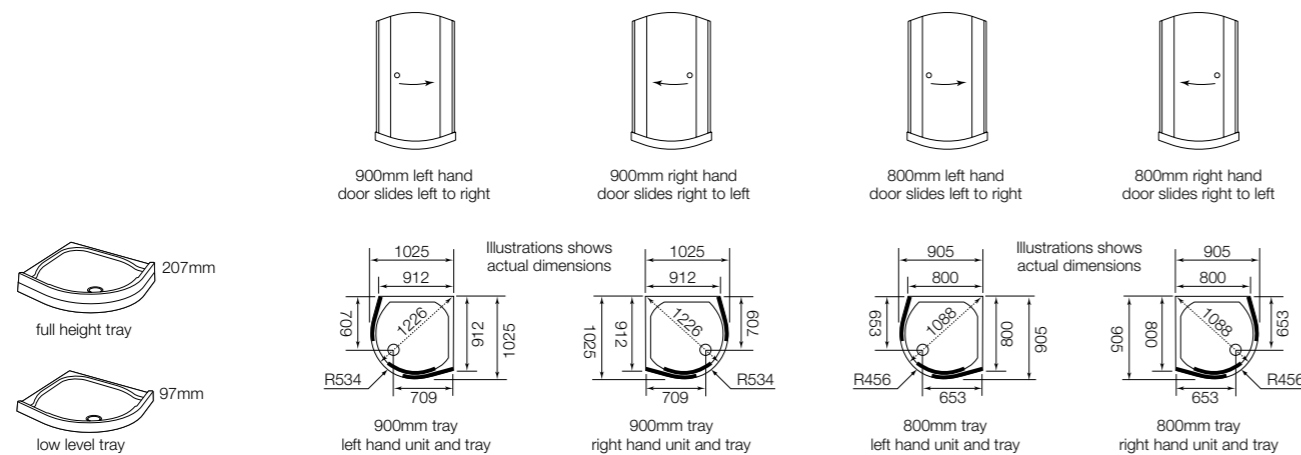

Door opening aperture 580mm

Indigo® Extended Quadrant 696

- Handle position denotes handing, please state left or right when ordering
- Top hung smooth gliding rollers
- Unique integrated shower tray incorporating a walk-on dome waste at the front of the tray for ease of access
- Water-tight wall profiles
- Coated glass for ease of cleaning
- 5mm thick safety glass door and 6mm thick panels
- Choice of two tray heights, full height tray includes adjustable feet with a fascia panel
- Power shower approved
- Overall unit height including low level tray to top of rollers 1985mm
Minimum access floor to ceiling 2100mm
- Overall unit height including high level tray to top of rollers 2095mm
Minimum access floor to ceiling 2210mm
- Tray colour White
- Lifetime Guarantee

Clear glazing. Silver frame

Tray size	Tray	Excl. VAT	Inc. VAT	Wall channel adjustment
1200mm	Low level	£1271.49	£1462.21	29mm
1200mm	Full height	£1323.40	£1521.91	29mm

Door opening aperture 580mm

Indigo extended quadrant 1200 x 900mm (right hand)

Indigo hinged door 900mm (right hand)

Indigo® Hinged Door 681

- Handle position denotes handing, please state left or right when ordering
- Outward opening hinged door
- Unique 29mm adjustment system on each wall profile
- Ease of installation
- 8mm thick safety glass door
- Coated glass for ease of cleaning
- Enclosure height 1900mm
- Power shower approved
- Lifetime Guarantee