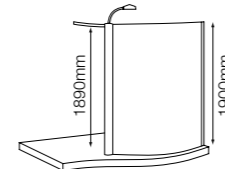

Clear glazing. Silver frame

Tray sizes	Tray	Excl. VAT	Inc. VAT	End panel frame adjustment min-max
1400 x 800mm	Low level	£2318.30	£2666.04	719-734mm
1400 x 800mm	Full height	£2345.53	£2697.36	719-734mm
1700 x 700mm	Low level	£2448.51	£2815.79	630-646mm
1700 x 700mm	Full height	£2475.74	£2847.11	630-646mm

The walk-in unit is not reversible, please state left or right hand showering area when ordering

lana walk-in 1700 x 700mm with end panel (right hand showering area), low level tray

1400 x 800mm Right hand showering area

Right hand tray full height

1700 x 700mm Right hand showering area

Right hand tray low level

Integrated Hydra Modern Drench option

Integrated Hydra Modern Spray option

Integrated Hydra Modern Spray option

Integrated Hydra Modern Drench option

1400 x 800mm Right hand showering area

Right hand tray full height

1700 x 700mm Right hand showering area

Right hand tray low level

lana sliding door 1200mm (reversible)

lana® Sliding Door 146

- Reversible door for left or right hand opening
- Semi framed door tracks
- Top hung smooth gliding rollers
- Unique 29mm adjustment system on each wall profile
- 6mm thick safety glass door and panels
- Coated glass for ease of cleaning
- Height from top of the tray 1870mm
- Power shower approved
- Ease of installation
- Lifetime Guarantee