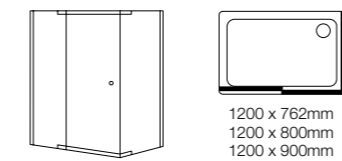

lana® Sliding Enclosure 147

- Reversible door for left or right hand opening
- Semi framed door tracks
- Top hung smooth gliding rollers
- Unique 29mm adjustment system on each wall profile
- 6mm thick safety glass door and panels
- Frameless side panel
- Coated glass for ease of cleaning
- Height from top of the tray 1870mm
- Power shower approved
- Ease of installation
- Lifetime Guarantee

Clear glazing. Silver frame

To suit tray size	Excl. VAT	Inc. VAT	Wall channel adjustment min-max	Door opening aperture
1200 x 762mm	£763.41	£877.92	1169-1198mm 729-758mm	470mm
1200 x 800mm	£776.17	£892.60	1169-1198mm 769-798mm	470mm
1200 x 900mm	£793.19	£912.17	1169-1198mm 869-898mm	470mm

lana sliding enclosure 1200 x 900mm (reversible)