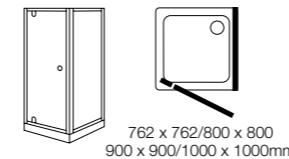

Aroco® Pivot Door 841

- Reversible for right or left hand opening
- Outward opening framed door
- Power shower approved
- Frame adjustment for uneven walls
- 6mm thick safety glass door
- Enclosure height 1830mm
- 10 Year Guarantee

Clear glazing. Silver frame

To suit tray size	Excl. VAT	Inc. VAT	Frame adjustment min-max	Door opening aperture
762mm	£404.26	£464.89	698-756mm	542mm
800mm	£422.13	£485.45	736-794mm	580mm
900mm	£444.26	£510.89	836-894mm	680mm
1000mm	£465.53	£535.36	936-994mm	780mm
1200mm	£634.04	£729.15	1136-1194mm	580mm
1600mm*	£845.96	£972.85	1536-1594mm	580mm

*1600 tray not available from Daryl, please contact your local retailer

Aroco® Pivot Enclosure 842

- Reversible for right or left hand opening
- Outward opening framed door
- Power shower approved
- Frame adjustment for uneven walls
- 6mm thick safety glass door
- 6mm thick safety glass panels
- Enclosure height 1830mm
- Aroco pivot enclosures can be mixed in any standard size combination e.g. 762/800mm door with 900mm side panel
- Filler section to extend the pivot collection, see page 130
- 10 Year Guarantee

Clear glazing. Silver frame

To suit tray size	Excl. VAT	Inc. VAT	Frame adjustment min-max	Door opening aperture
762 x 762mm	£658.72	£757.53	720-749mm	542mm
800 x 800mm	£693.62	£797.66	758-787mm	580mm
900 x 900mm	£727.66	£836.81	858-887mm	680mm
1000 x 1000mm	£765.11	£879.87	958-987mm	780mm
1200 x 762mm	£888.51	£1021.79	1158-1187mm 720-749mm	580mm
1200 x 800mm	£905.53	£1041.36	1158-1187mm 758-787mm	580mm
1200 x 900mm	£916.60	£1054.09	1158-1187mm 858-887mm	580mm
1600 x 762mm*	£1100.43	£1265.49	1558-1587mm 720-749mm	580mm
1600 x 800mm*	£1117.45	£1285.06	1558-1587mm 758-787mm	580mm
1600 x 900mm*	£1129.36	£1298.77	1558-1587mm 858-887mm	580mm