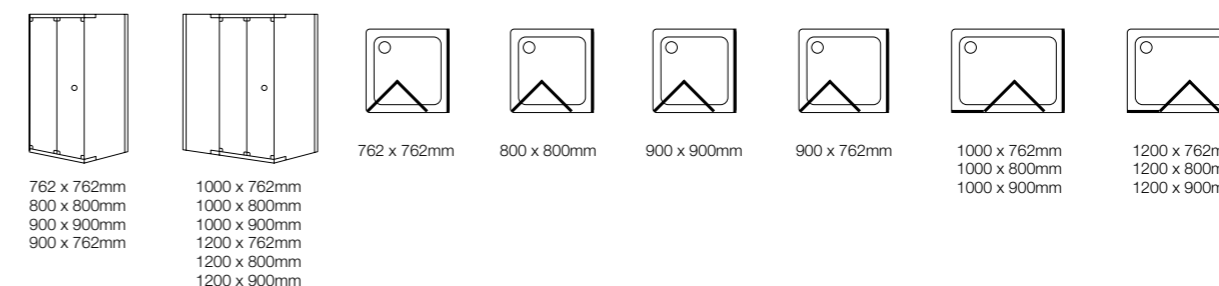

762 x 762mm 800 x 800mm 900 x 900mm 900 x 762mm 1000 x 762mm 1000 x 800mm 1000 x 900mm 1200 x 762mm 1200 x 800mm 1200 x 900mm