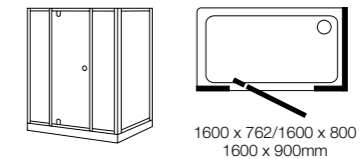

Aroco® Pivot Door 841

- Reversible for right or left hand opening
- Outward opening framed door
- Power shower approved
- Frame adjustment for uneven walls
- 6mm thick safety glass door
- Enclosure height 1830mm
- 10 Year Guarantee

Clear glazing. Silver frame

To suit tray size	Excl. VAT	Inc. VAT	Frame adjustment min-max	Door opening aperture
762mm	£404.26	£464.89	698-756mm	542mm
800mm	£422.13	£485.45	736-794mm	580mm
900mm	£444.26	£510.89	836-894mm	680mm
1000mm	£465.53	£535.36	936-994mm	780mm
1200mm	£634.04	£729.15	1136-1194mm	580mm
1600mm*	£845.96	£972.85	1536-1594mm	580mm

*1600 tray not available from Daryl, please contact your local retailer

Aroco® Pivot Enclosure 842

- Reversible for right or left hand opening
- Outward opening framed door
- Power shower approved
- Frame adjustment for uneven walls
- 6mm thick safety glass door
- 6mm thick safety glass panels
- Enclosure height 1830mm
- Aroco pivot enclosures can be mixed in any standard size combination e.g. 762/800mm door with 900mm side panel
- Filler section to extend the pivot collection, see page 130
- 10 Year Guarantee

Clear glazing. Silver frame

To suit tray size	Excl. VAT	Inc. VAT	Frame adjustment min-max	Door opening aperture
762 x 762mm	£658.72	£757.53	720-749mm	542mm
800 x 800mm	£693.62	£797.66	758-787mm	580mm
900 x 900mm	£727.66	£836.81	858-887mm	680mm
1000 x 1000mm	£765.11	£879.87	958-987mm	780mm
1200 x 762mm	£888.51	£1021.79	1158-1187mm 720-749mm	580mm
1200 x 800mm	£905.53	£1041.36	1158-1187mm 758-787mm	580mm
1200 x 900mm	£916.60	£1054.09	1158-1187mm 858-887mm	580mm
1600 x 762mm*	£1100.43	£1265.49	1558-1587mm 720-749mm	580mm
1600 x 800mm*	£1117.45	£1285.06	1558-1587mm 758-787mm	580mm
1600 x 900mm*	£1129.36	£1298.77	1558-1587mm 858-887mm	580mm