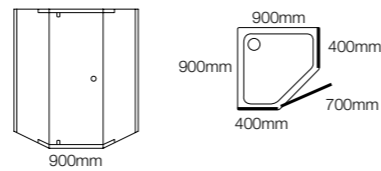

lana Pivot Pentagon 143

- Reversible door for left or right hand opening
- Outward opening frameless door with custom-made magnetic seals
- Unique 29mm adjustment system on each wall profile
- Ease of installation
- Quality pivot blocks and semi framed door tracks
- 6mm thick safety glass door and panels
- Coated glass for ease of cleaning
- Height from top of the tray 1870mm
- Power shower approved
- Lifetime Guarantee

Clear glazing. Silver frame

To suit tray size	Excl. VAT	Inc. VAT	Frame adjustment min-max	Door opening aperture
900 x 900mm	£659.57	£758.51	863-892mm	540mm

lana Bi-Fold Pentagon 183

- Reversible door for left or right hand opening
- Inward opening frameless door
- Unique 29mm adjustment system on each wall profile
- Ease of installation
- 6mm thick safety glass door and panels
- Coated glass for ease of cleaning
- Height from top of the tray 1870mm
- Power shower approved
- Lifetime Guarantee

Clear glazing. Silver frame

To suit tray size	Excl. VAT	Inc. VAT	Frame adjustment min-max	Door opening aperture
900 x 900mm	£697.87	£802.55	863-892mm	598mm