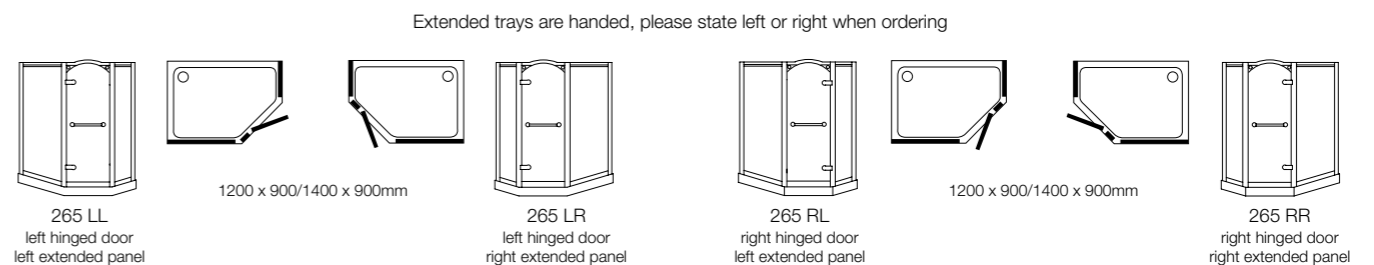

Aroco® Side Panel 820

- Side panel to suit Aroco pivot, bi-fold and sliding doors
- 6mm thick safety glass
- 10 Year Guarantee

Clear glazing. Silver frame

To suit tray size	Excl. VAT	Inc. VAT	Frame adjustment min-max
762mm	£254.47	£292.64	720-749mm
800mm	£272.34	£313.19	758-787mm
900mm	£283.40	£325.91	858-887mm
1000mm	£299.57	£344.51	958-987mm

Aroco In-Line Panel 821

- In-line panel to suit Aroco pivot, bi-fold and sliding doors
- 6mm thick safety glass
- 10 Year Guarantee

One 821 in-line panel combined with a standard 800 Aroco pivot or bi-fold door = 1200mm width

Two 821 in-line panels combined with a standard 800 Aroco pivot or bi-fold door = 1600mm width

Clear glazing. Silver frame

Size	Excl. VAT	Inc. VAT
400mm	£212.77	£244.68

Aroco Filler Section 471

- Suitable to use with all Aroco doors, side panels and enclosures
- Extends the width of an Aroco door, side panel and enclosure by 10mm

Silver frame

Size	Excl. VAT	Inc. VAT
10mm	£23.83	£27.40

Arcadia® Hinged Pentagon 265

- Doors and extended panels are not reversible. Please state left or right hinged door, and left or right extended panel when ordering
- Integrated towel rail
- Power shower approved
- Frame adjustment for out of true walls
- Coated glass for ease of cleaning
- 8mm thick frameless safety glass door
- 6mm thick safety glass panels
- Height, top of tray to top of arch 1830mm
- Extended trays are handed, please state left or right when ordering
- If using a shower tray other than Daryl, please ensure that the tray rim width is no less than 66mm
- Lifetime Guarantee

Clear glazing. Silver frame