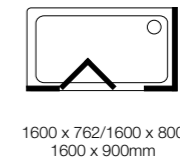

Aroco® Bi-Fold Door 881

- Reversible for right or left hand opening
- Inward opening framed door
- Power shower approved
- Frame adjustment for uneven walls
- 4mm thick safety glass door
- Enclosure height 1830mm
- 10 Year Guarantee

Clear glazing. Silver frame

To suit tray size	Excl. VAT	Inc. VAT	Frame adjustment min-max	Door opening aperture
762mm	£496.17	£570.60	698-756mm	440mm
800mm	£516.60	£594.60	736-794mm	478mm
900mm	£525.11	£603.87	836-894mm	577mm
1000mm	£536.17	£616.60	936-994mm	677mm
1200mm	£728.51	£837.79	1136-1194mm	567mm
1600mm*	£940.43	£1081.49	1536-1594mm	478mm

*1600 tray not available from Daryl, please contact your local retailer

Aroco® Bi-Fold Enclosure 882

- Reversible for right or left hand opening
- Inward opening framed door
- Power shower approved
- Frame adjustment for uneven walls
- 4mm thick safety glass door
- 6mm thick safety glass panels
- Enclosure height 1830mm
- Aroco bi-fold enclosures can be mixed in any standard size combination e.g. 762/800mm door with 900mm side panel
- Filler section to extend the bi-fold collection see page 130
- 10 Year Guarantee

Clear glazing. Silver frame

To suit tray size	Excl. VAT	Inc. VAT	Frame adjustment min-max	Door opening aperture
762 x 762mm	£750.64	£863.23	720-749mm	440mm
800 x 800mm	£788.09	£906.30	758-787mm	478mm
900 x 900mm	£808.51	£929.79	858-887mm	577mm
1000 x 1000mm	£835.74	£961.11	958-987mm	677mm
1200 x 762mm	£982.98	£1130.43	1158-1187mm 720-749mm	567mm
1200 x 800mm	£1000.00	£1150.00	1158-1187mm 758-787mm	567mm
1200 x 900mm	£1011.91	£1163.70	1158-1187mm 858-887mm	567mm
1600 x 762mm*	£1194.89	£1374.13	1558-1587mm 720-749mm	478mm
1600 x 800mm*	£1211.91	£1393.70	1558-1587mm 758-787mm	478mm
1600 x 900mm*	£1223.83	£1407.40	1558-1587mm 858-887mm	478mm