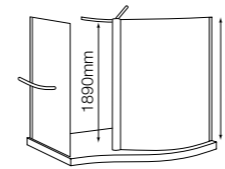

Right hand tray full height

1700 x 700mm Right hand showering area

Right hand tray low level

Integrated Hydra Modern Drench option

Integrated Hydra Modern Spray option

Integrated Hydra Modern Spray option

Integrated Hydra Modern Drench option

1400 x 800mm Right hand showering area

Right hand tray full height

1700 x 700mm Right hand showering area

Right hand tray low level

lana sliding door 1200mm (reversible)

lana® Sliding Door 146

- Reversible door for left or right hand opening
- Semi framed door tracks
- Top hung smooth gliding rollers
- Unique 29mm adjustment system on each wall profile
- 6mm thick safety glass door and panels
- Coated glass for ease of cleaning
- Height from top of the tray 1870mm
- Power shower approved
- Ease of installation
- Lifetime Guarantee