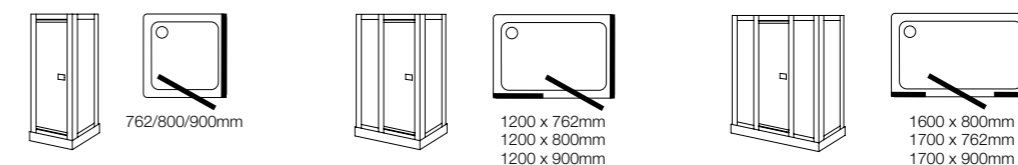

Cyan® In-Swing Door 601

- Reversible for left or right hand opening
- Power shower approved
- Large frame adjustment for out of true walls
- Coated glass for ease of cleaning
- 8mm thick half frameless safety glass door
- Door height 1830mm
- Bespoke service
- If using a shower tray other than Daryl, please ensure that the tray rim width is no less than 66mm
- Lifetime Guarantee

Clear glazing. Silver frame

To suit tray size	Excl. VAT	Inc. VAT	Frame adjustment min-max	Door opening aperture
700mm*	£745.53	£857.36	668-734mm	511mm
762mm	£750.64	£863.23	720-786mm	567mm
800mm	£750.64	£863.23	720-786mm	567mm
900mm	£792.34	£911.19	834-900mm	681mm
1200mm	£1148.94	£1321.28	1134-1200mm	567mm
1600mm*	£1547.23	£1779.32	1551-1617mm	567mm
1700mm*	£1588.94	£1827.28	1665-1731mm	681mm

*700, 1600 and 1700mm trays are not available from Daryl, please contact your retailer

Special glazing option: frosted - see page 117

Cyan® In-Swing Enclosure 602

- Reversible for left or right hand opening
- Power shower approved
- Large frame adjustment for out of true walls
- Coated glass for ease of cleaning
- 8mm thick half frameless safety glass door
- 6mm thick safety glass panels and in-line panels
- Door height 1830mm
- Cyan in-swing enclosures can be mixed in any standard size combination e.g. 762/800mm door with 900mm panel
- Bespoke service
- If using a shower tray other than Daryl, please ensure that the tray rim width is no less than 66mm
- Lifetime Guarantee

Clear glazing. Silver frame