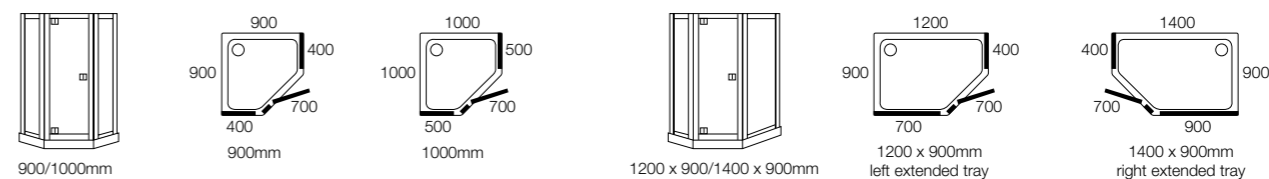

Cyan® Pivot Pentagon 635

- Reversible for right or left hand opening
- Power shower approved
- Large frame adjustment for out of true walls
- Coated glass for ease of cleaning
- 8mm thick frameless safety glass door, 6mm thick safety glass panels
- Enclosure height 1830mm
- Bespoke service
- 1200 and 1400mm trays are handed, please state left or right when ordering
- If using a shower tray other than Daryl, please ensure that the tray rim width is no less than 66mm
- Lifetime Guarantee

Clear glazing. Silver frame

To suit tray size	Excl. VAT	Inc. VAT	Frame adjustment min-max	Door opening aperture
900mm	£1191.49	£1370.21	880-900mm	476mm
1000mm	£1265.53	£1455.36	980-1000mm	476mm
1200 x 900mm	£1315.74	£1513.11	1180-1200mm 880-900mm	476mm
1400 x 900mm	£1349.79	£1552.26	1380-1400mm 880-900mm	476mm

Special glazing option: frosted - see page 117

Trays are handed, please state left or right when ordering