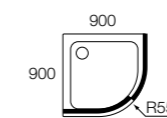

900mm tray

lana walk-in 1700 x 700mm without end panel (left hand showering area)

lana Walk-In without End Panel 180

- Available to suit left or right hand showering area
- Frame adjustment to allow for uneven walls
- 5mm thick safety glass
- Coated glass for ease of cleaning
- Suitable for power showers given reasonable use
- Height from top of the tray 1900mm
- Integral full height white tray 180mm with adjustable feet and matching fascia panel or low level white tray 80mm
- Lifetime Guarantee