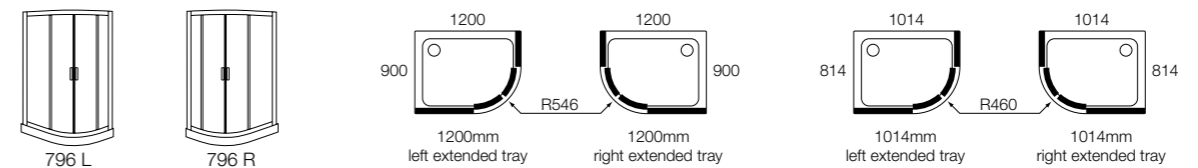

Extended trays are handed, please state left or right when ordering