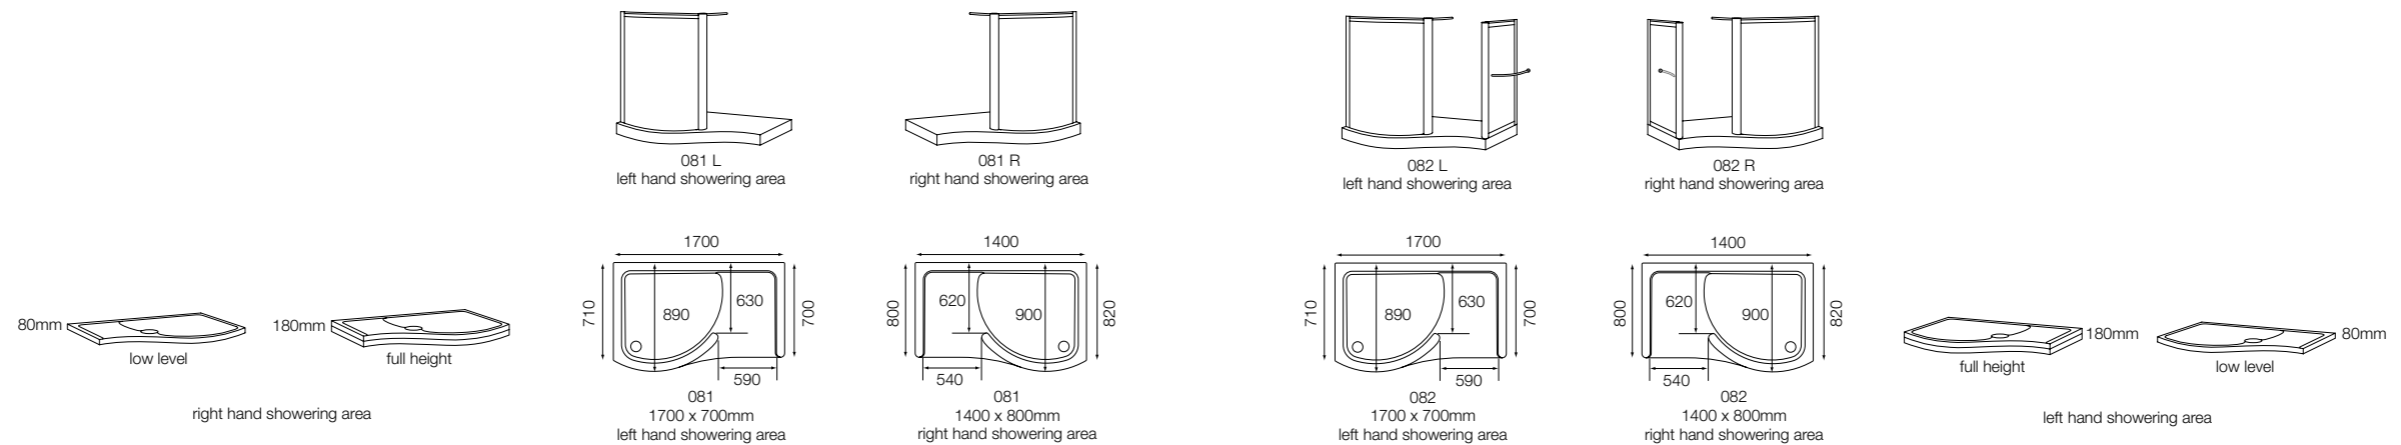

Cyan® Walk-In with End Panel 082

- Frame adjustment to allow for uneven walls
- Dedicated shower tray
- Choice of shower tray height 180mm or 80mm
- Coated glass for ease of cleaning
- 6mm thick safety glass curved and end panel
- Walk-in height 1870mm without tray
- Option to install the unit direct onto tiled surface without tray, suitable for use in a 'wet bathroom'
- 1700 tray – distance wall to wall after tiling 1668mm minimum – 1700mm maximum
- 1400 tray – distance wall to wall after tiling 1368mm minimum – 1400mm maximum
- Matching towel rail
- The towel rail can be positioned either on the inside or outside of the enclosure at point of installation
- Tray colour White
- Lifetime Guarantee

When choosing a walk-in enclosure, please be aware that spray or mist may extend beyond the length of the glass panel. The amount of spray or mist will depend upon the power of the shower, location of the shower and/or outlets and how the shower is used. We would recommend use of walk-ins with tiled floors. If you are in any doubt, please seek advice before purchase.

Clear glazing. Silver frame

Tray sizes	Tray	Excl. VAT	Inc. VAT	End panel frame adjustment min-max
1400 x 800mm	No tray	£1244.26	£1430.89	778-790mm
1400 x 800mm	Low level	£1542.13	£1773.45	778-790mm
1400 x 800mm	Full height	£1586.38	£1824.34	778-790mm
1700 x 700mm	No tray	£1398.30	£1608.04	664-676mm
1700 x 700mm	Low level	£1774.47	£2040.64	664-676mm
1700 x 700mm	Full height	£1802.55	£2072.94	664-676mm

The walk-in unit is not reversible, please state left or right hand showering area when ordering