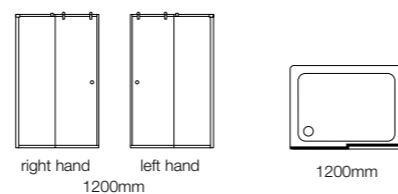

Indigo hinged enclosure 1200 x 900mm (right hand)

Indigo sliding door 1200mm (right hand)

Indigo® Sliding Door 641

- Handle position denotes handing, please state left or right when ordering
- Two panels, one fixed, one sliding
- Unique 29mm adjustment system on each wall profile
- Ease of installation
- 6mm thick safety glass door
- Coated glass for ease of cleaning
- Enclosure height 1900mm
- Power shower approved
- Lifetime Guarantee

Clear glazing. Silver frame

To suit tray size	Excl. VAT	Inc. VAT	Frame adjustment min-max	Door opening aperture
1200mm	£749.79	£862.26	1146-1207mm	440mm

Indigo® Sliding Enclosure 648

- Handle position denotes handing, please state left or right when ordering
- Two panels, one fixed, one sliding
- Unique 29mm adjustment system on each wall profile
- Ease of installation
- 6mm thick safety glass door and 8mm thick frameless safety glass side panel
- Coated glass for ease of cleaning
- Enclosure height 1900mm
- Power shower approved
- Lifetime Guarantee