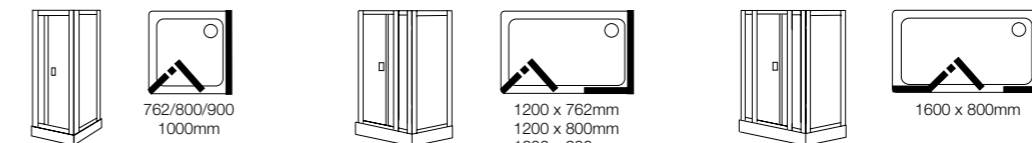

Cyan® Fold-In Enclosure 672

- Reversible for left or right hand opening
- Power shower approved, can also be used with steam
- Large frame adjustment for out of true walls
- Coated glass for ease of cleaning
- 6mm thick frameless safety glass door
- 6mm thick safety glass panels and in-line panels
- Door height 1830mm
- Cyan fold-in enclosures can be mixed in any standard size combination e.g. 762/800mm door with 900mm panel
- Bespoke service
- If using a shower tray other than Daryl, please ensure that the tray rim width is no less than 66mm
- Lifetime Guarantee

Clear glazing. Silver frame

To suit tray size	Excl. VAT	Inc. VAT	Frame adjustment min-max	Door opening aperture
762 x 762mm	£1145.53	£1317.36	Door 739-805mm Side panel 737-786mm	500mm
800 x 800mm	£1145.53	£1317.36	Door 739-805mm Side panel 737-786mm	500mm
900 x 900mm	£1227.23	£1411.32	Door 853-919mm Side panel 851-900mm	610mm
1000 x 1000mm	£1354.89	£1558.13	Door 968-1034mm Side panel 966-1015mm	720mm
1200 x 762mm	£1543.83	£1775.40	1153-1219mm 737-786mm	500mm
1200 x 800mm	£1543.83	£1775.40	1153-1219mm 737-786mm	500mm
1200 x 900mm	£1584.68	£1822.38	1153-1219mm 851-900mm	500mm
1600 x 800mm*	£1942.13	£2233.45	1570-1636mm 737-786mm	500mm

*1600mm trays are not available from Daryl, please contact your retailer

Special glazing option: frosted - see page 117

Cyan fold-in enclosure 1200 x 900mm (reversible)