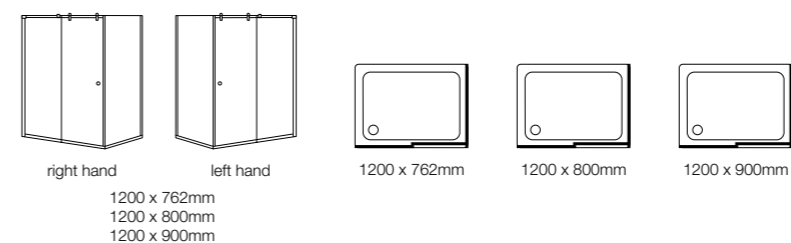

Indigo hinged enclosure 1200 x 900mm (right hand)

Indigo sliding door 1200mm (right hand)

Indigo® Sliding Door 641

- Handle position denotes handing, please state left or right when ordering
- Two panels, one fixed, one sliding
- Unique 29mm adjustment system on each wall profile
- Ease of installation
- 6mm thick safety glass door
- Coated glass for ease of cleaning
- Enclosure height 1900mm
- Power shower approved
- Lifetime Guarantee

Clear glazing. Silver frame

To suit tray size	Excl. VAT	Inc. VAT	Frame adjustment min-max	Door opening aperture
1200mm	£749.79	£862.26	1146-1207mm	440mm

Indigo® Sliding Enclosure 648

- Handle position denotes handing, please state left or right when ordering
- Two panels, one fixed, one sliding
- Unique 29mm adjustment system on each wall profile
- Ease of installation
- 6mm thick safety glass door and 8mm thick frameless safety glass side panel
- Coated glass for ease of cleaning
- Enclosure height 1900mm
- Power shower approved
- Lifetime Guarantee

Clear glazing. Silver frame

To suit tray size	Excl. VAT	Inc. VAT	Frame adjustment min-max	Door opening aperture
1200 x 762mm	£1046.81	£1203.83	1160-1192mm 714-746mm	460mm
1200 x 800mm	£1057.88	£1216.56	1160-1192mm 754-786mm	460mm
1200 x 900mm	£1085.96	£1248.85	1160-1192mm 854-886mm	460mm