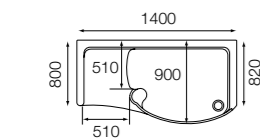

1400 x 800mm Right hand showering area