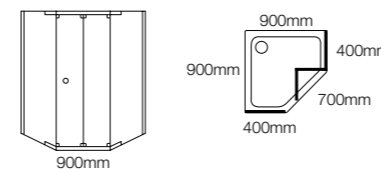

lana Bi-Fold Pentagon 183

- Reversible door for left or right hand opening
- Inward opening frameless door
- Unique 29mm adjustment system on each wall profile
- Ease of installation
- 6mm thick safety glass door and panels
- Coated glass for ease of cleaning
- Height from top of the tray 1870mm
- Power shower approved
- Lifetime Guarantee

Clear glazing. Silver frame

To suit tray size	Excl. VAT	Inc. VAT	Frame adjustment min-max	Door opening aperture
900 x 900mm	£697.87	£802.55	863-892mm	598mm

lana bi-fold pentagon enclosure 900 x 900mm (reversible)