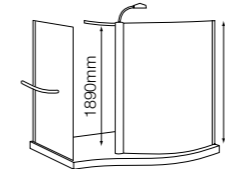

Right hand tray full height

1700 x 700mm Right hand showering area

Right hand tray low level

Integrated Hydra Modern Drench option

Integrated Hydra Modern Spray option

Integrated Hydra Modern Spray option

Integrated Hydra Modern Drench option

1400 x 800mm Right hand showering area

Right hand tray full height

1700 x 700mm Right hand showering area

Right hand tray low level

lana sliding door 1200mm (reversible)

lana® Sliding Door 146

- Reversible door for left or right hand opening
- Semi framed door tracks
- Top hung smooth gliding rollers
- Unique 29mm adjustment system on each wall profile
- 6mm thick safety glass door and panels
- Coated glass for ease of cleaning
- Height from top of the tray 1870mm
- Power shower approved
- Ease of installation
- Lifetime Guarantee