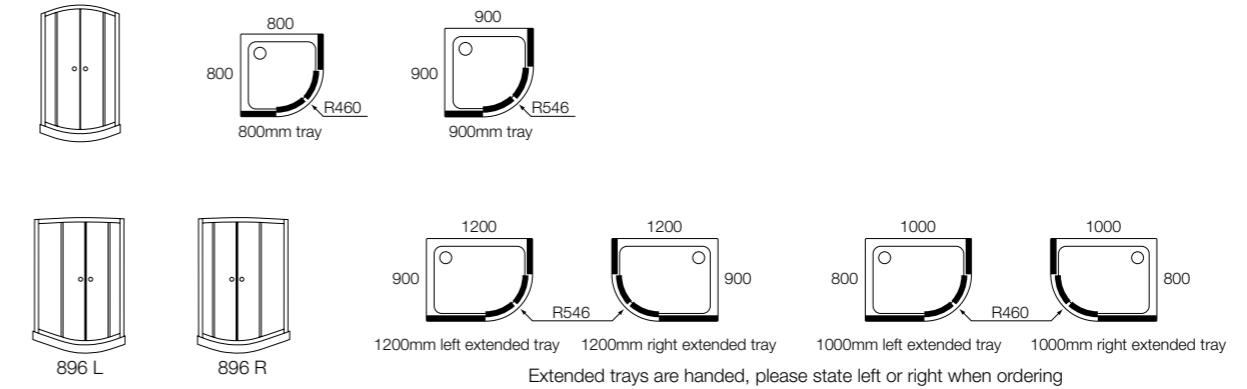

Extended trays are handed, please state left or right when ordering