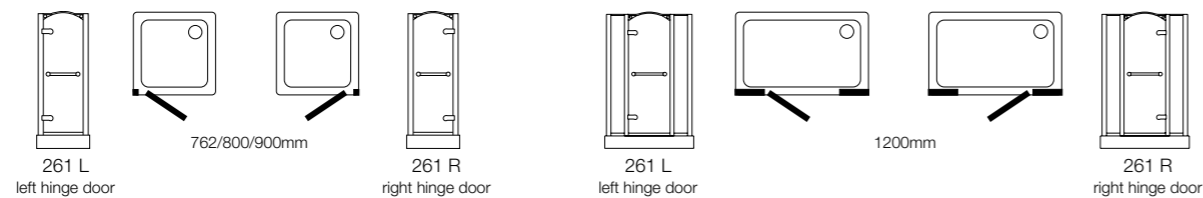

Arcadia® Hinged Door 261

- Doors are not reversible. State left or right hinged when ordering
- Integrated towel rail
- Power shower approved
- Frame adjustment for out of true walls
- Coated glass for ease of cleaning
- 8mm thick frameless safety glass door
  6mm thick safety glass panels
- Height, top of tray to top of arch 1830mm
- If using a shower tray other than Daryl® please ensure that the tray rim width is no less than 66mm
- Lifetime Guarantee

Clear glazing. Silver frame

To suit tray size	Excl. VAT	Inc. VAT	Frame adjustment min-max	Door opening aperture
762mm	£838.30	£964.04	736-766mm	613mm
800mm	£847.66	£974.81	774-804mm	613mm
900mm	£920.00	£1058.00	874-904mm	713mm
1200mm	£1506.38	£1732.34	1178-1208mm	613mm

Special glazing options: frosted, clear victoriana - see page 117

Arcadia® Hinged Enclosure 262

- Doors are not reversible. State left or right hinged when ordering
- Integrated towel rail
- Power shower approved
- Frame adjustment for out of true walls
- Coated glass for ease of cleaning
- 8mm thick frameless safety glass door
  6mm thick safety glass panels
- Height, top of tray to top of arch 1830mm
- Arcadia hinged enclosures can be mixed in any standard size combination e.g. 762mm door with a 900mm panel
- Doors should always be hinged from a supporting wall
- If using a shower tray other than Daryl® please ensure that the tray rim width is no less than 66mm
- Lifetime Guarantee

Clear glazing. Silver frame