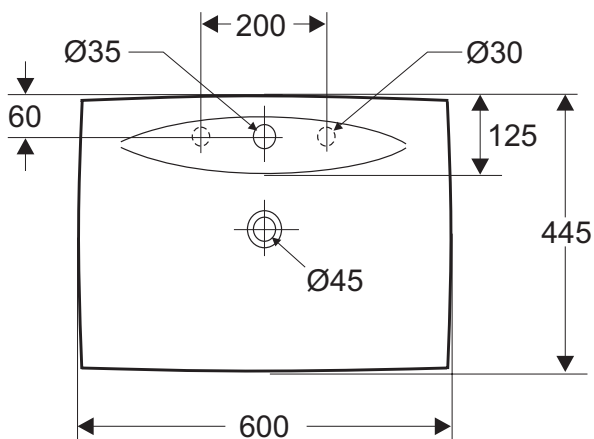

Escale 600mm vanity basin

Escale's design purity evokes thoughts of sails and Japanese tableware styling.

Product	19029W Escale vanity basin 600x440mm, 1 tap hole 19029W-8 Escale vanity basin 600x440mm, 3 tap holes
Colours/finishes	White (-00), Pergamon (-5M)
Material	Fireclay
Weight (kg)	
Design linked sanitaryware	Escale range
Recommended brassware	Salute, Stillness, Galatee
Associated furniture	Escale

To order, please use the product code and add the colour/finish reference, eg. -00 for white.

All measurements shown are in millimetres.
Sizes are approximate.

P4703