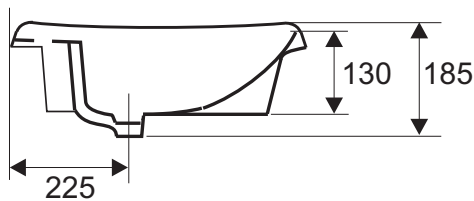

Escale 600mm vanity basin

Escale's design purity evokes thoughts of sails and Japanese tableware styling.

Product	19029W Escale vanity basin 600x440mm, 1 tap hole 19029W-8 Escale vanity basin 600x440mm, 3 tap holes
Colours/finishes	White (-00), Pergamon (-5M)
Material	Fireclay
Weight (kg)	
Design linked sanitaryware	Escale range
Recommended brassware	Salute, Stillness, Galatee
Associated furniture	Escale

To order, please use the product code and add the colour/finish reference, eg. -00 for white.

All measurements shown are in millimetres.
Sizes are approximate.

P4703