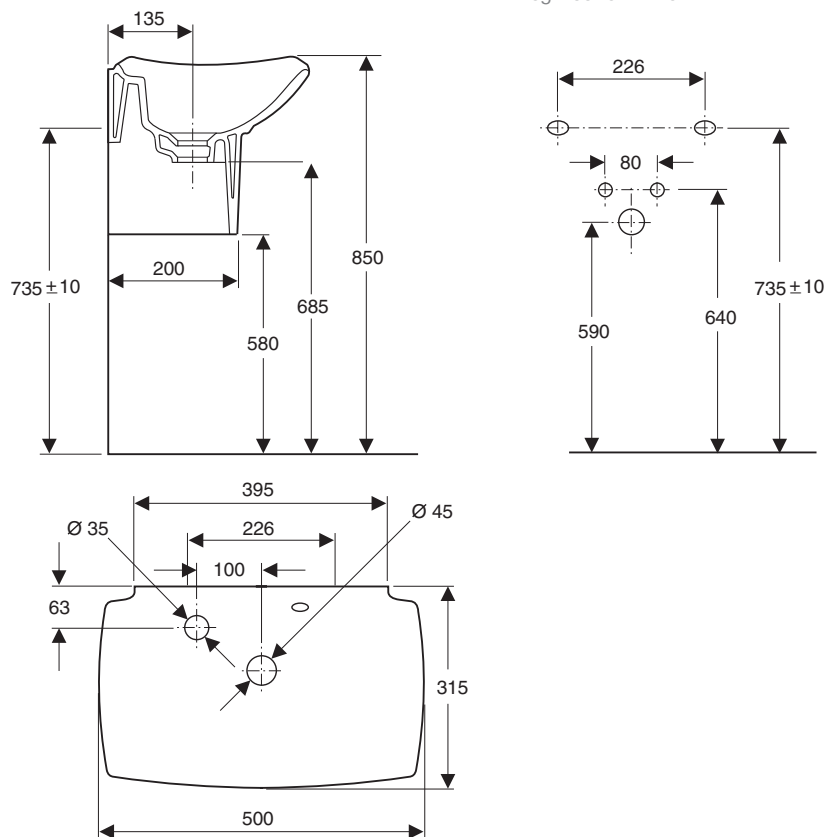

Escale handwash basin

Escale's design purity evokes thoughts of sails and Japanese tableware styling. The offset tap position maximises bowl size. Suitable for monobloc fittings.

<b>Product</b>	19033W	Escale handwash basin 500x290mm, 1 tap hole with integral shroud and towel rail
<b>Colours/finishes</b>	White (-00), Pergamon (-5M)	
<b>Material</b>	Vitreous china	
<b>Weight (kg)</b>	10.0	
<b>Complementary items</b>		<b>Colours/finishes</b>
19703W	Handwash basin cabinet W500xD275xH510mm	Oak door (-DC) Glossy white door (-HU) Frosted glass door (-DF)
<b>Fixings</b>	Wall fixing kit included	
<b>Design linked sanitaryware</b>	Escale range	
<b>Recommended brassware</b>	Salute, Galatee	
<b>Associated furniture</b>	Escale	

To order, please use the product code and add the colour/finish reference, eg. -00 for white.

All measurements shown are in millimetres.  
Sizes are approximate.

P4706/1