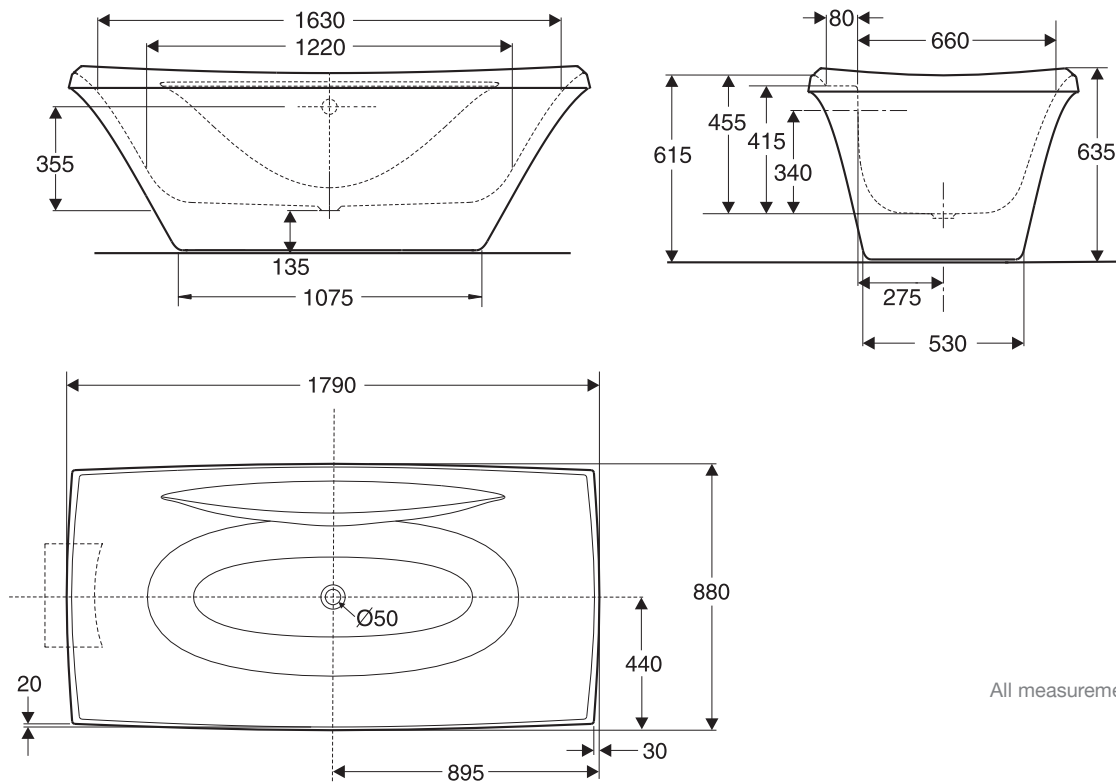

Escale freestanding bath

Contemporary freestanding bath with concealed panel fixing. Fully encapsulated baseboard. Pillow included. Centre top deck for bathing comfort.

<b>Product</b>	6311W Escale freestanding bath, no tap holes, incl panel & pillow (overall dims: 1800x900mm) E6312 Bath pillow 19659W Extended combined pop up waste & overflow
<b>Colours/finishes</b>	Bath: White (-00), Pergamon (-5M) Pillow: White (-00) Waste: Polished chrome (-CP), French gold (-AF), Brushed chrome (-G), Brushed nickel (-BN)
<b>Material</b>	Cast acrylic, fully reinforced
<b>Weight (kg)</b>	35.0
<b>Water capacity (litres)</b>	170 (to overflow)
<b>Fixings</b>	Fixings included
<b>Design linked items</b>	Escale range
<b>Recommended brassware</b>	Salute, Stillness, Galatee
<b>Installation type</b>	Freestanding Supplied without pre-drilled tap holes

To order, please use the product code and add the colour/finish reference, eg. -00 for white.

All measurements shown are in millimetres.  
Sizes are approximate.

P5002/1